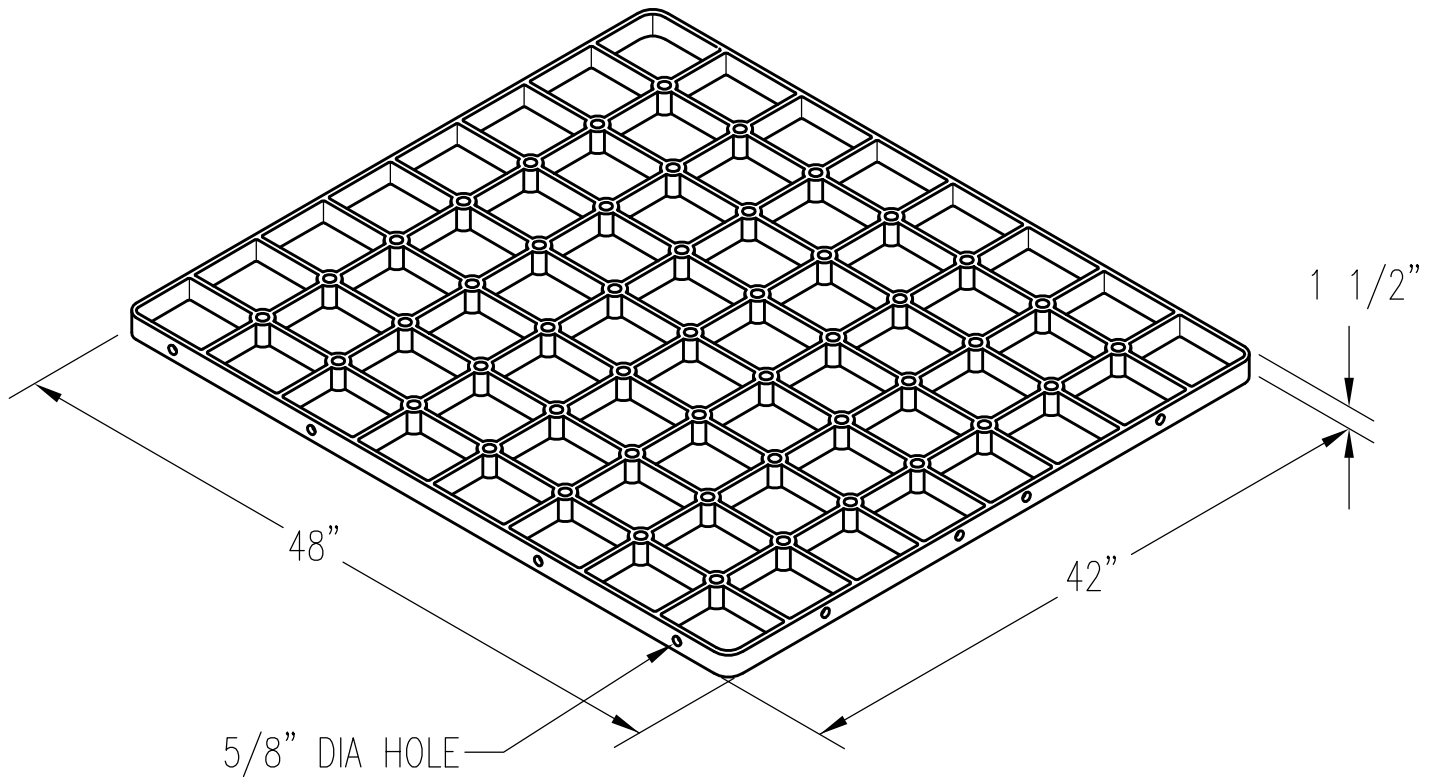

42" X 48" X 1 1/2" TRAY

PATTERN NUMBER: CC-2024-A
DRAWING NUMBER: CA-2401-C

D066

WEIGHT: 127 1/2#