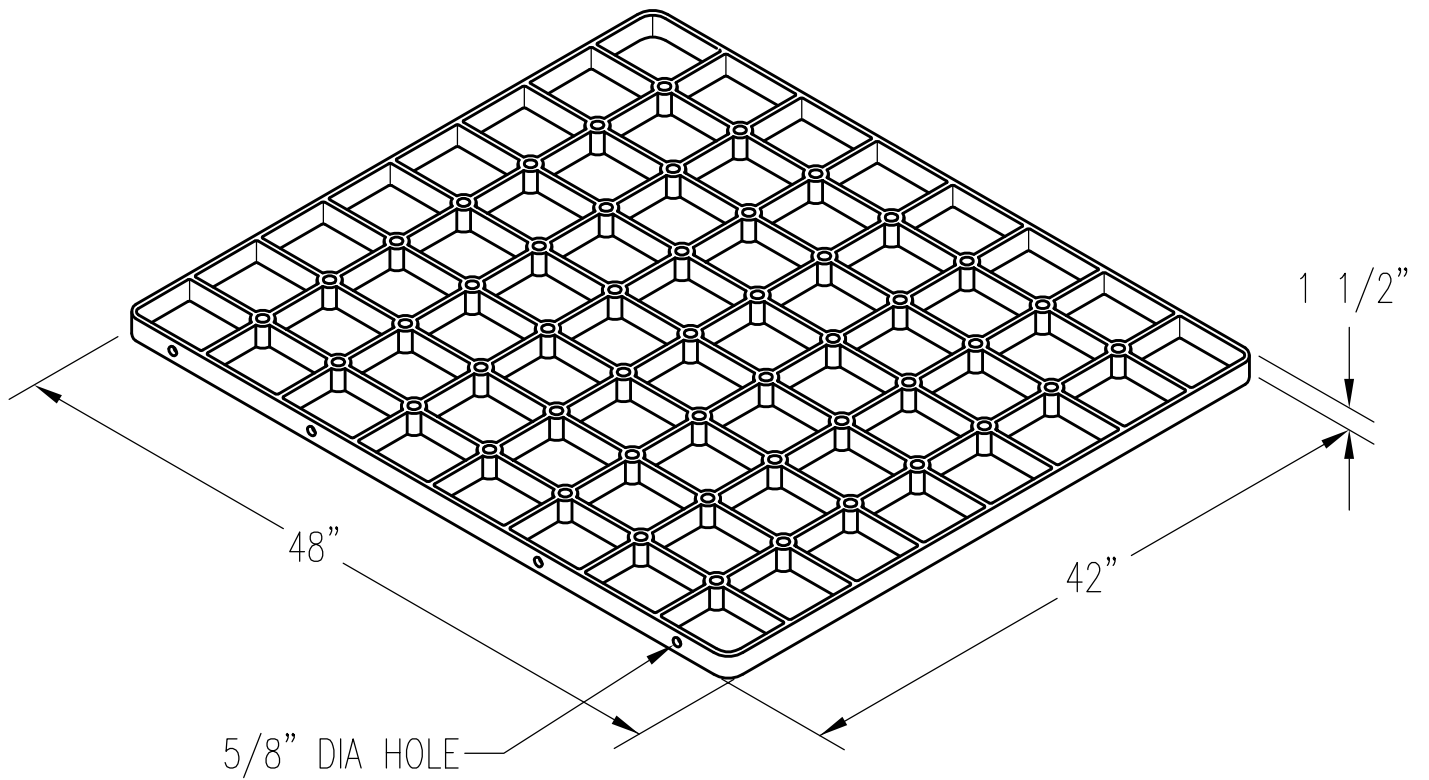

42" X 48" X 1 1/2" TRAY

PATTERN NUMBER: CC-2024
DRAWING NUMBER: CA-2294-C

D065

WEIGHT: 127 1/2#