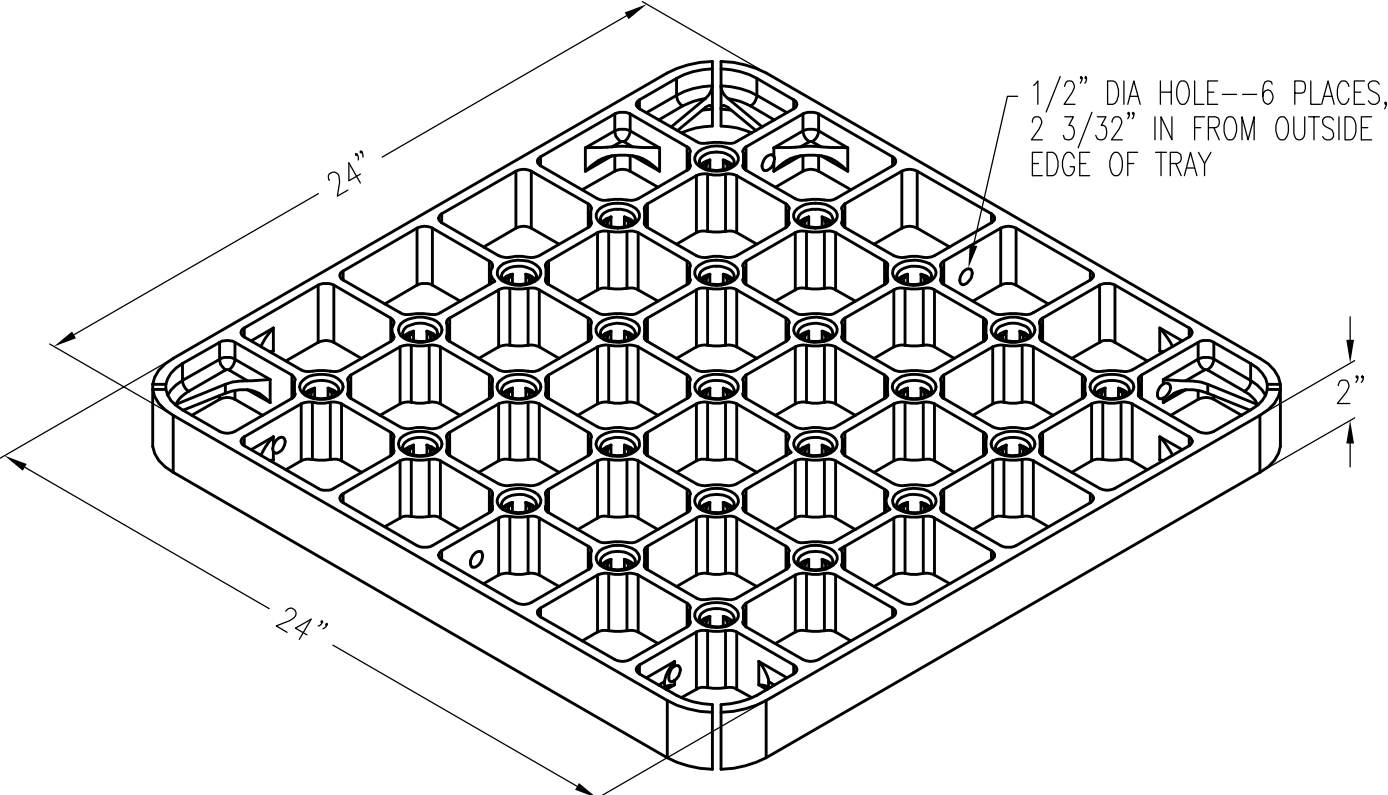

BASE TRAY

PATTERN NUMBER: CC-2028-A
DRAWING NUMBER: CA-2616-C

D015

WEIGHT: 73#