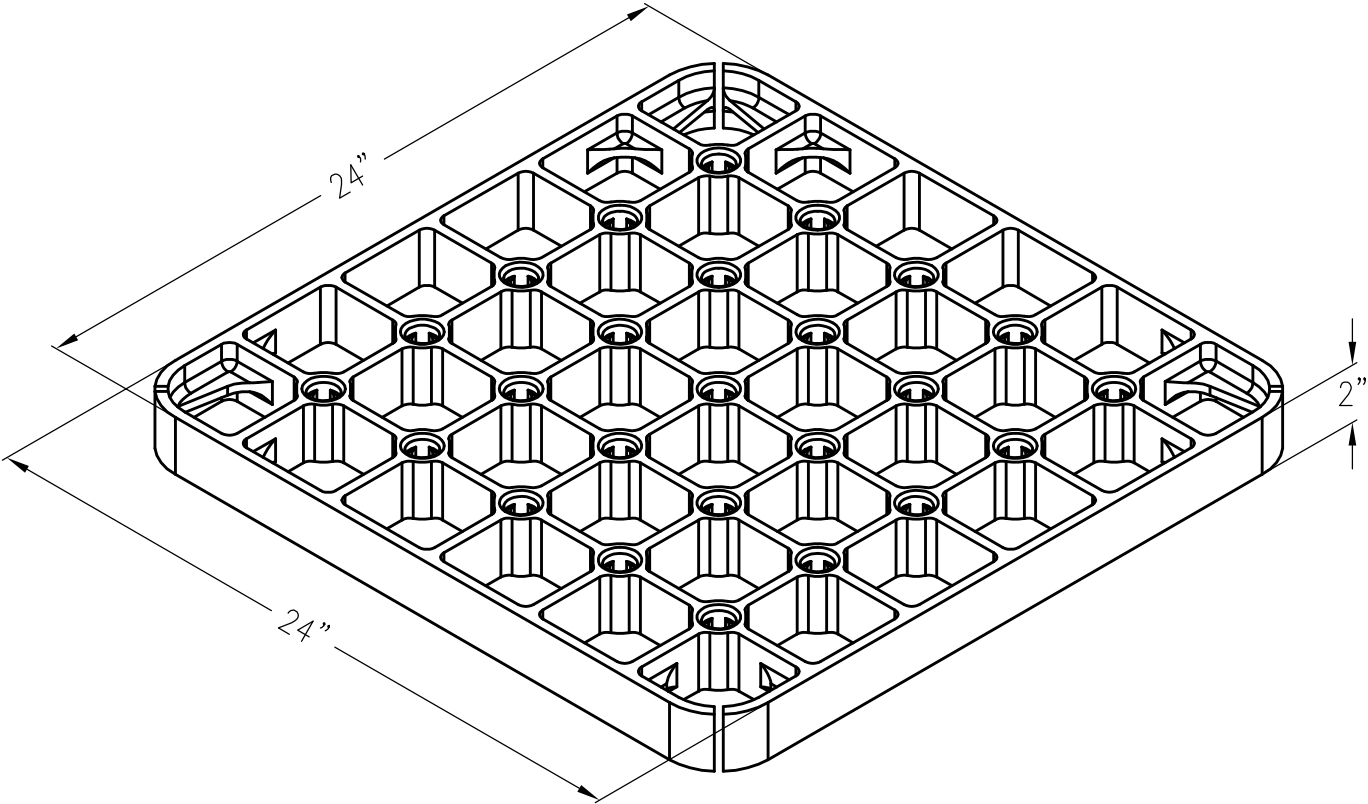

# BASE TRAY

PATTERN NUMBER: CC-2028  
DRAWING NUMBER: CA-2615-C

D0-14

WEIGHT: 73#