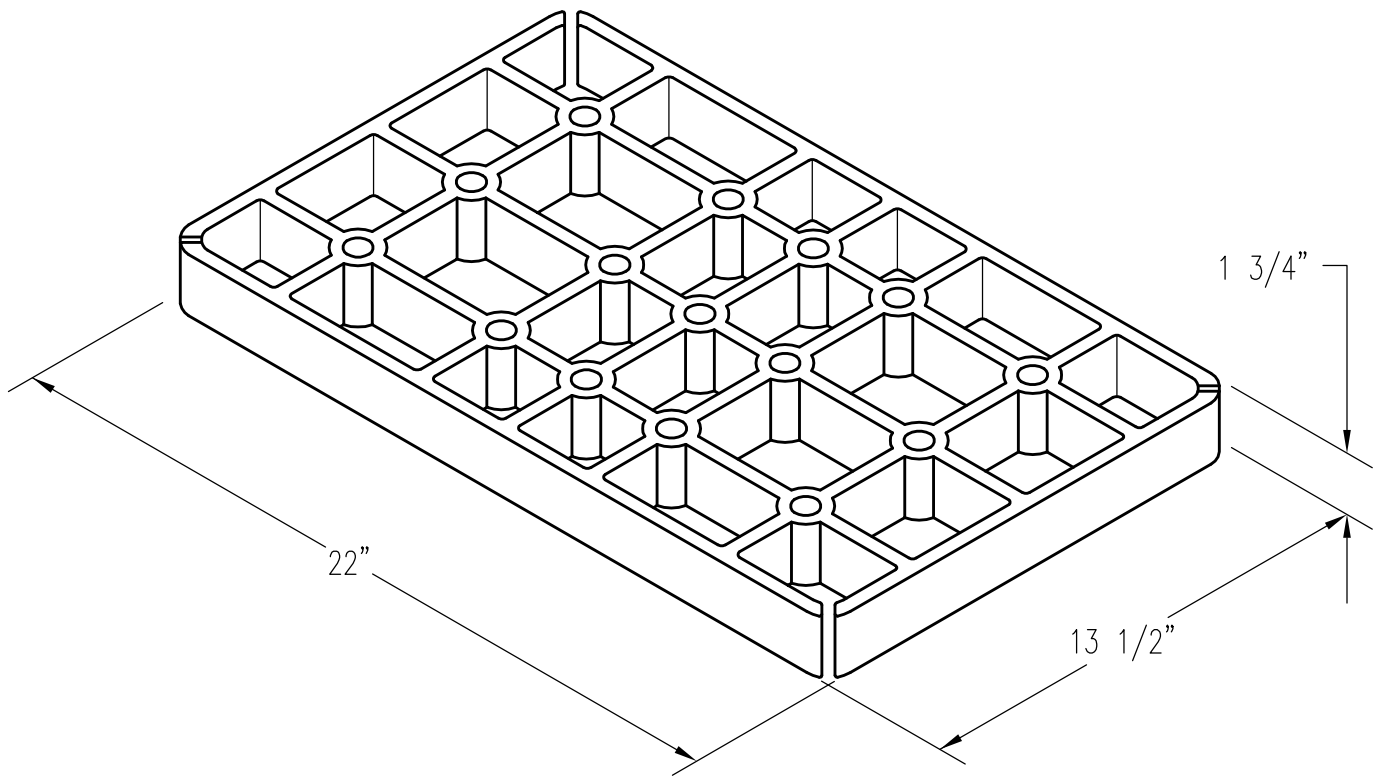

13 1/2" X 22" TRAY

PATTERN NUMBER: CC-2029
DRAWING NUMBER: CA-2296-C

D069

WEIGHT: 39#