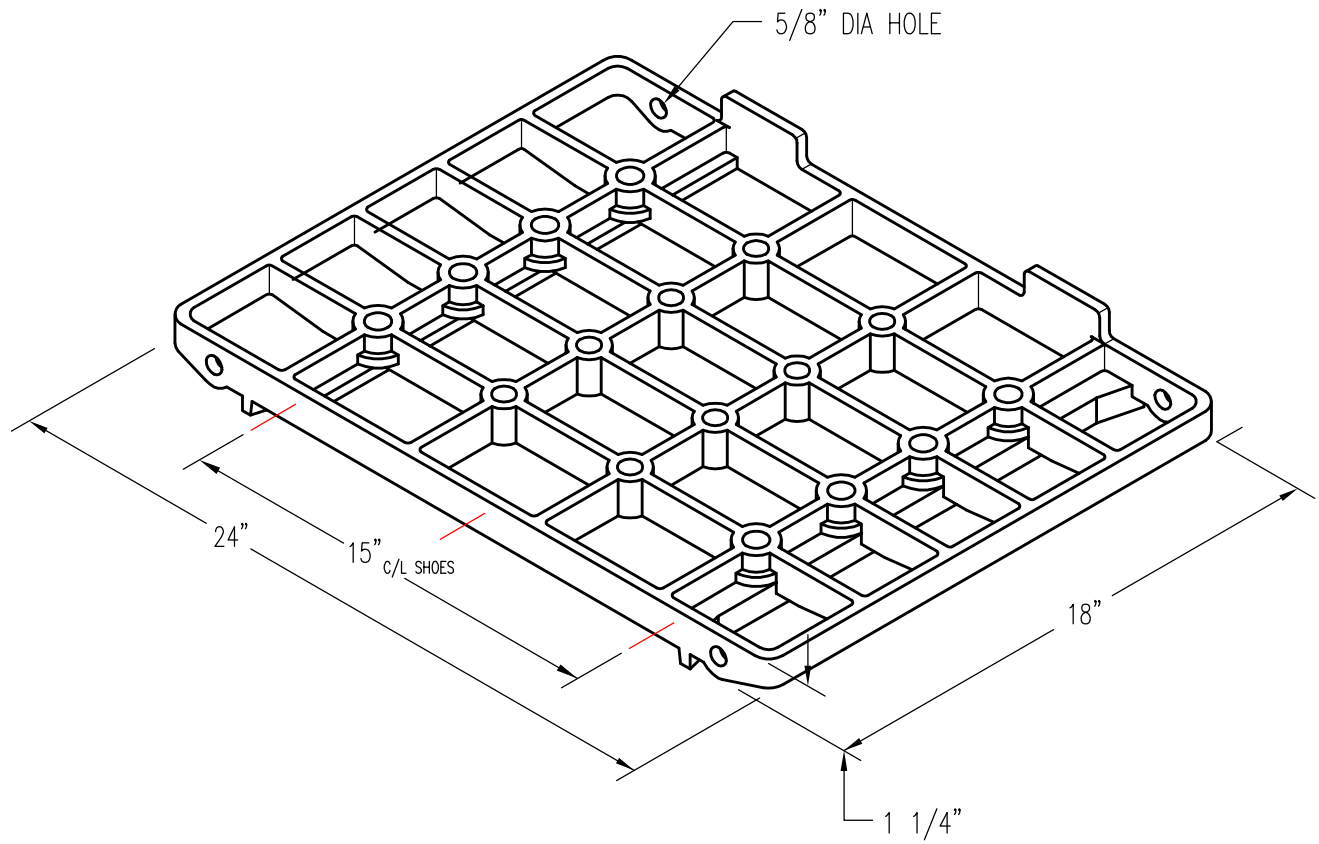

18" X 24" X 1 1/4" TRAY

PATTERN NUMBER: CC-2030
DRAWING NUMBER: CA-2081-D

D070

WEIGHT: 36#