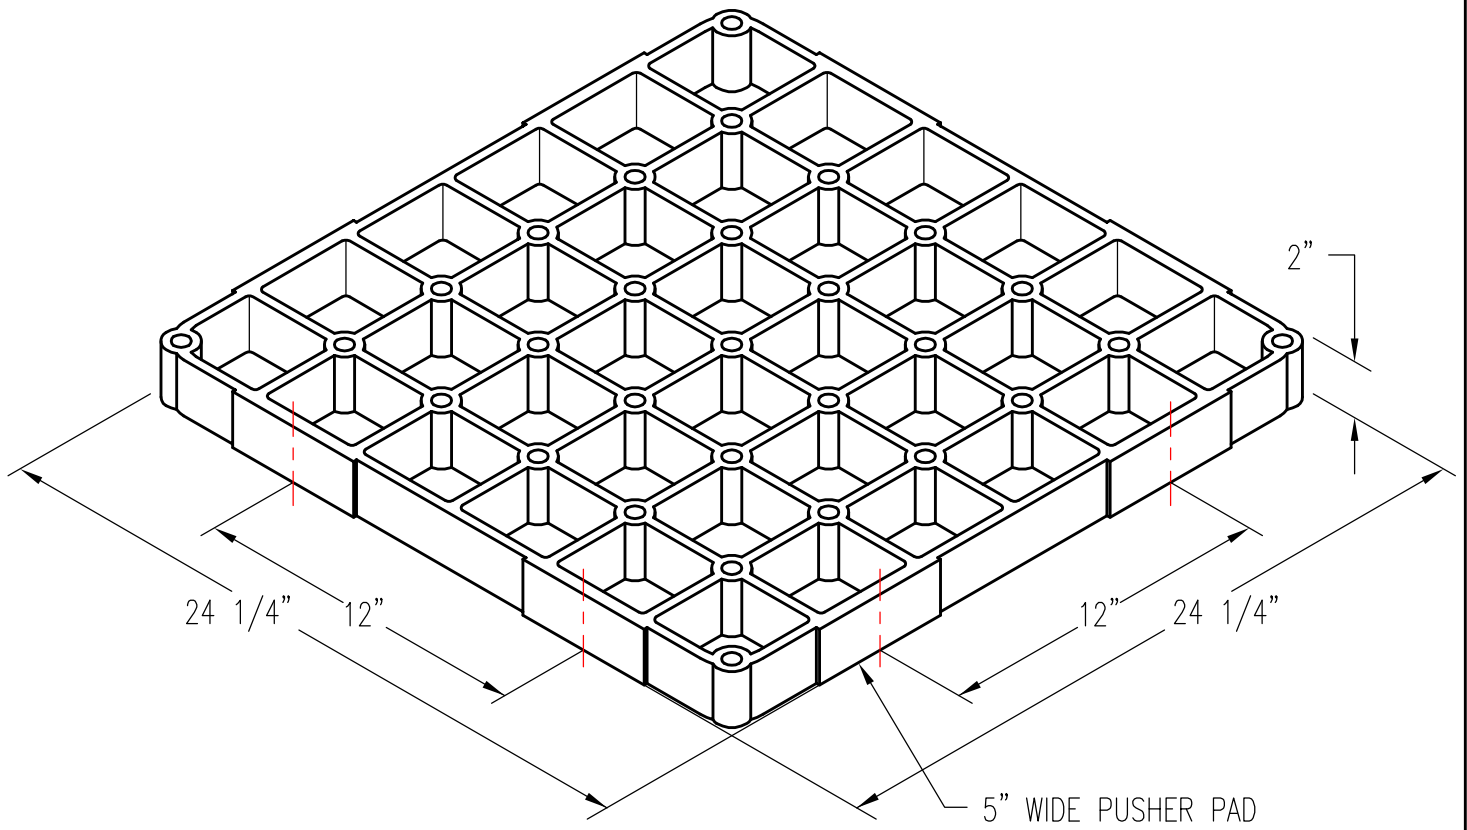

24 1/4" X 24 1/4" X 2" TRAY

(24" SQUARE BASIC)

PATTERN NUMBER: CC-2031
DRAWING NUMBER: CA-2082-C

D071

WEIGHT: 78#