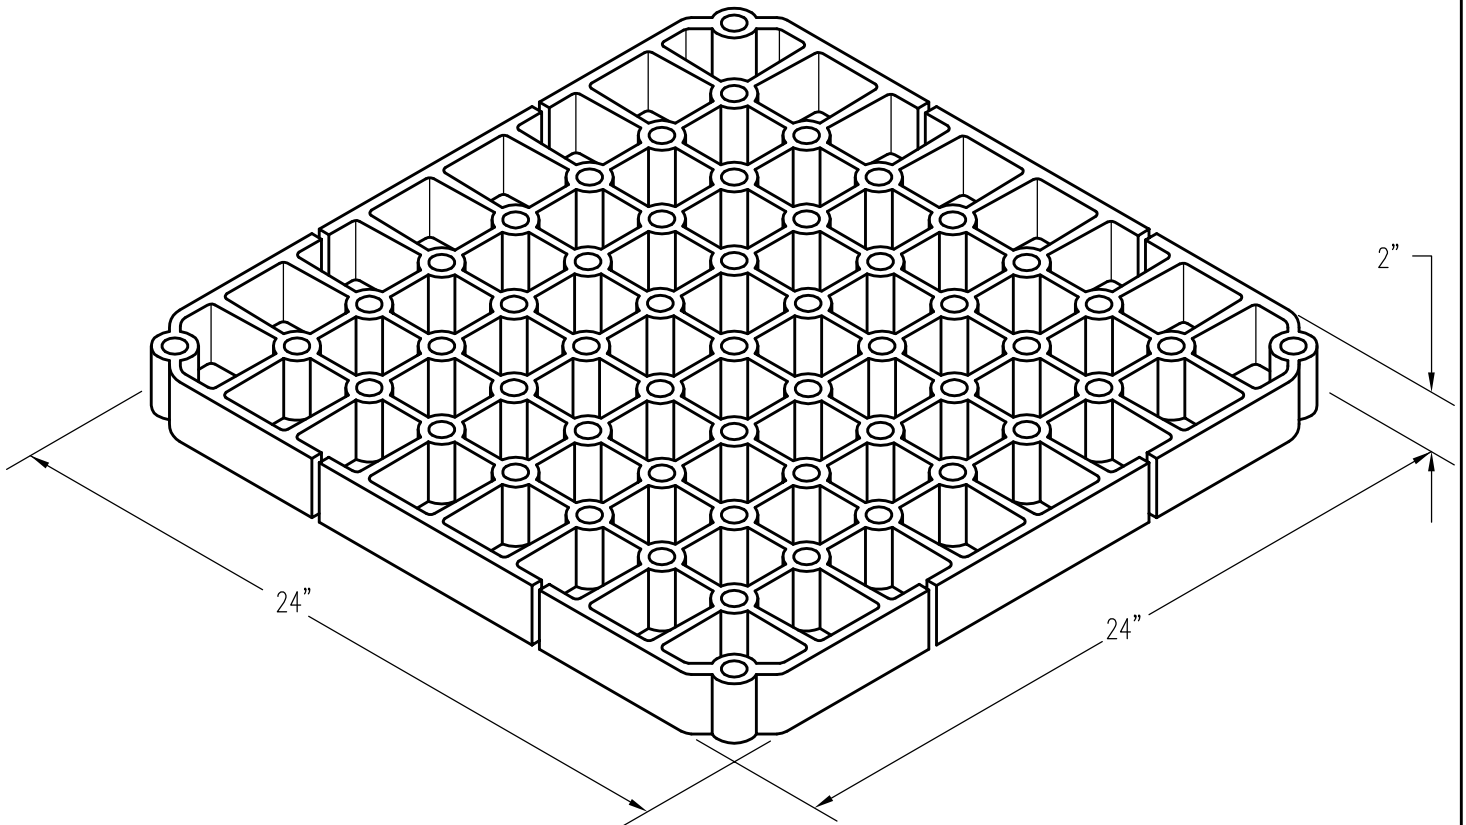

24" X 24" X 2" TRAY

PATTERN NUMBER: CC-2032
DRAWING NUMBER: CA-2297-D

D072

WEIGHT: 77#