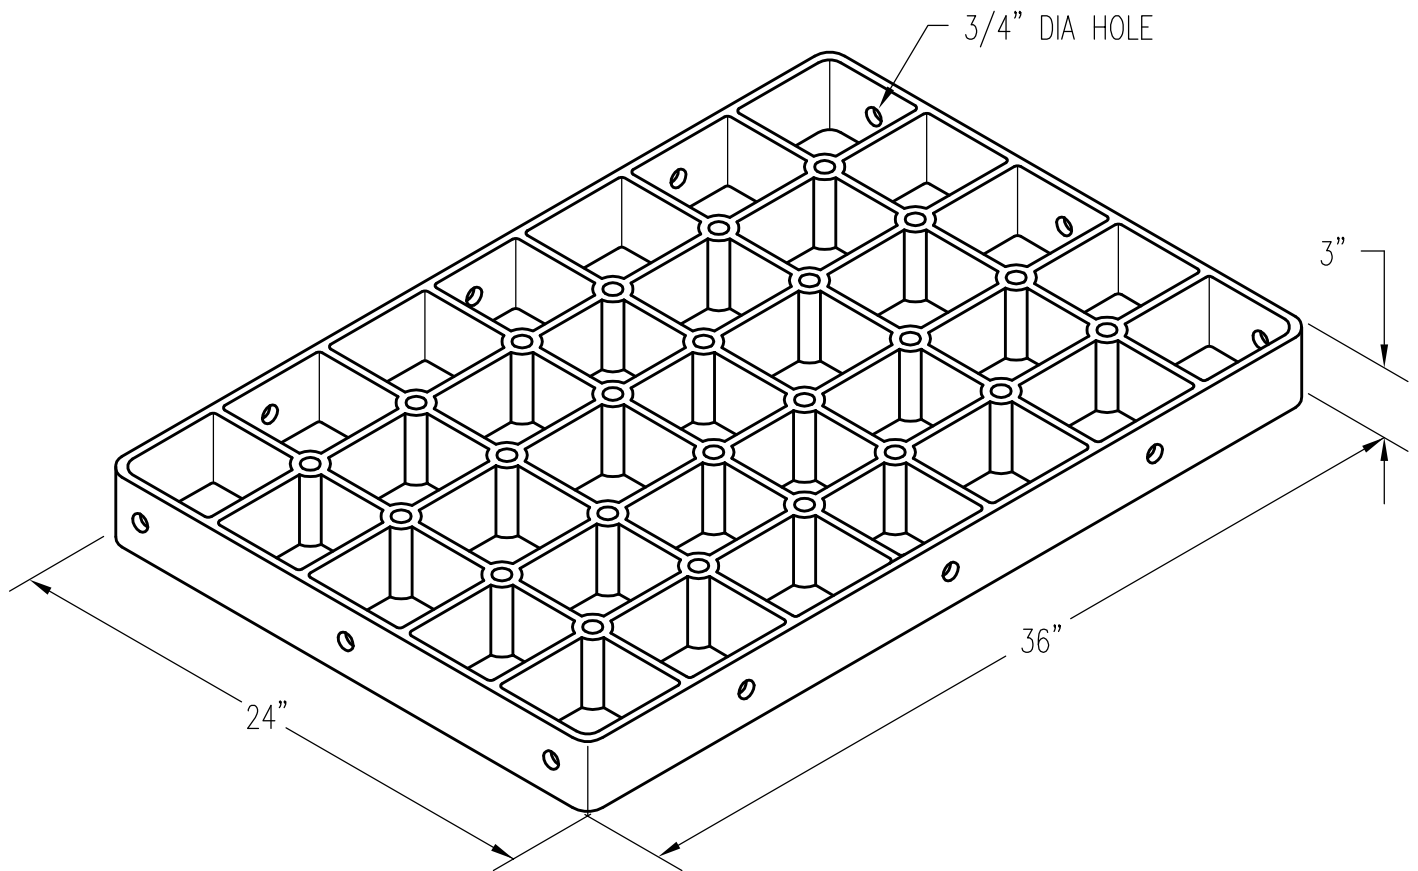

24" X 36" X 3" TRAY

PATTERN NUMBER: CC-2038-A
DRAWING NUMBER: CA-3493-D

D102

WEIGHT: 137#