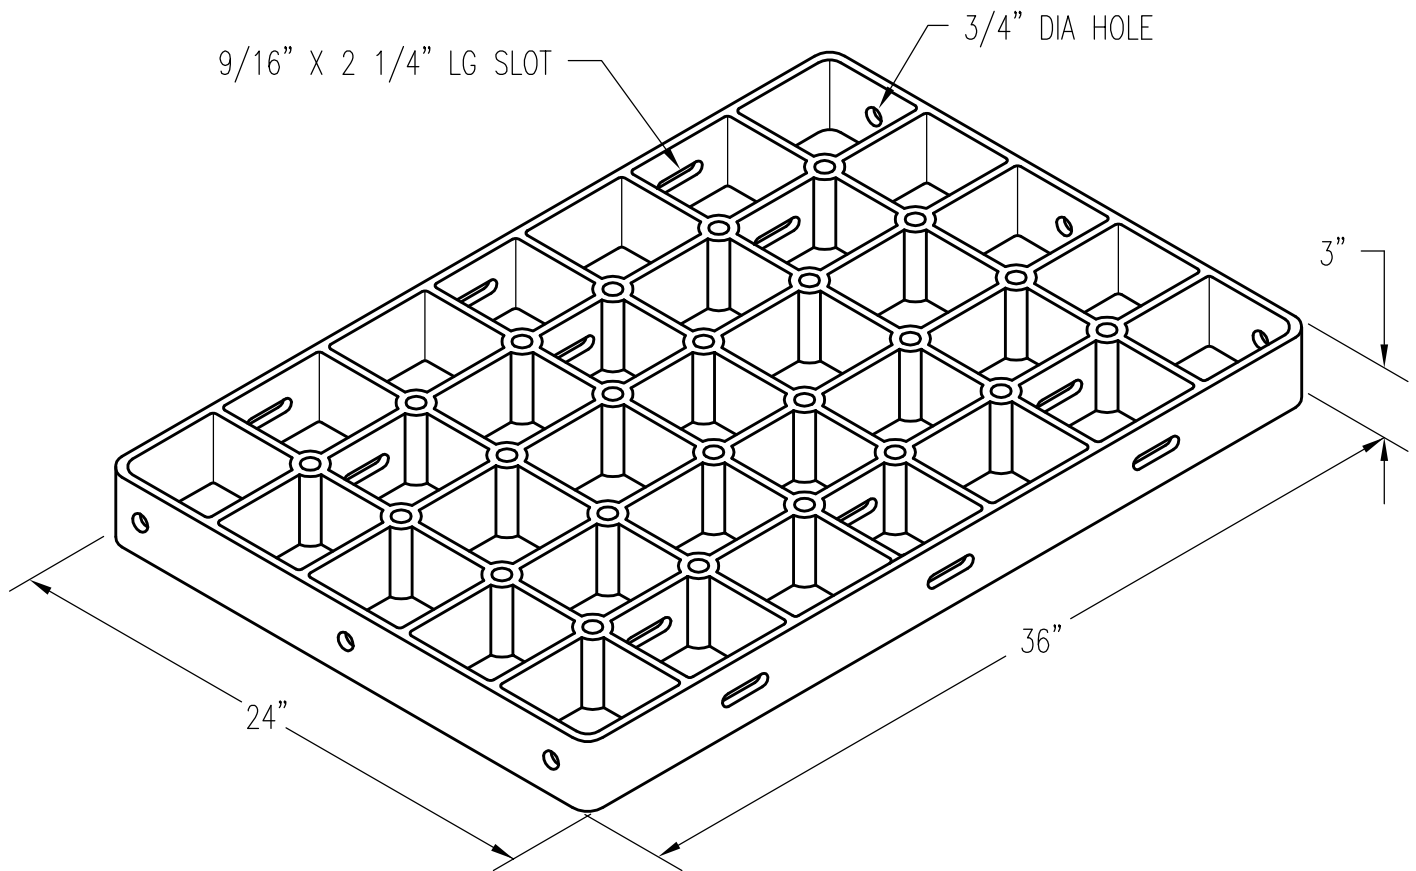

# 24" X 36" X 3" TRAY

PATTERN NUMBER: CC-2038-B  
DRAWING NUMBER: CA-2484-D

D079

WEIGHT: 127#