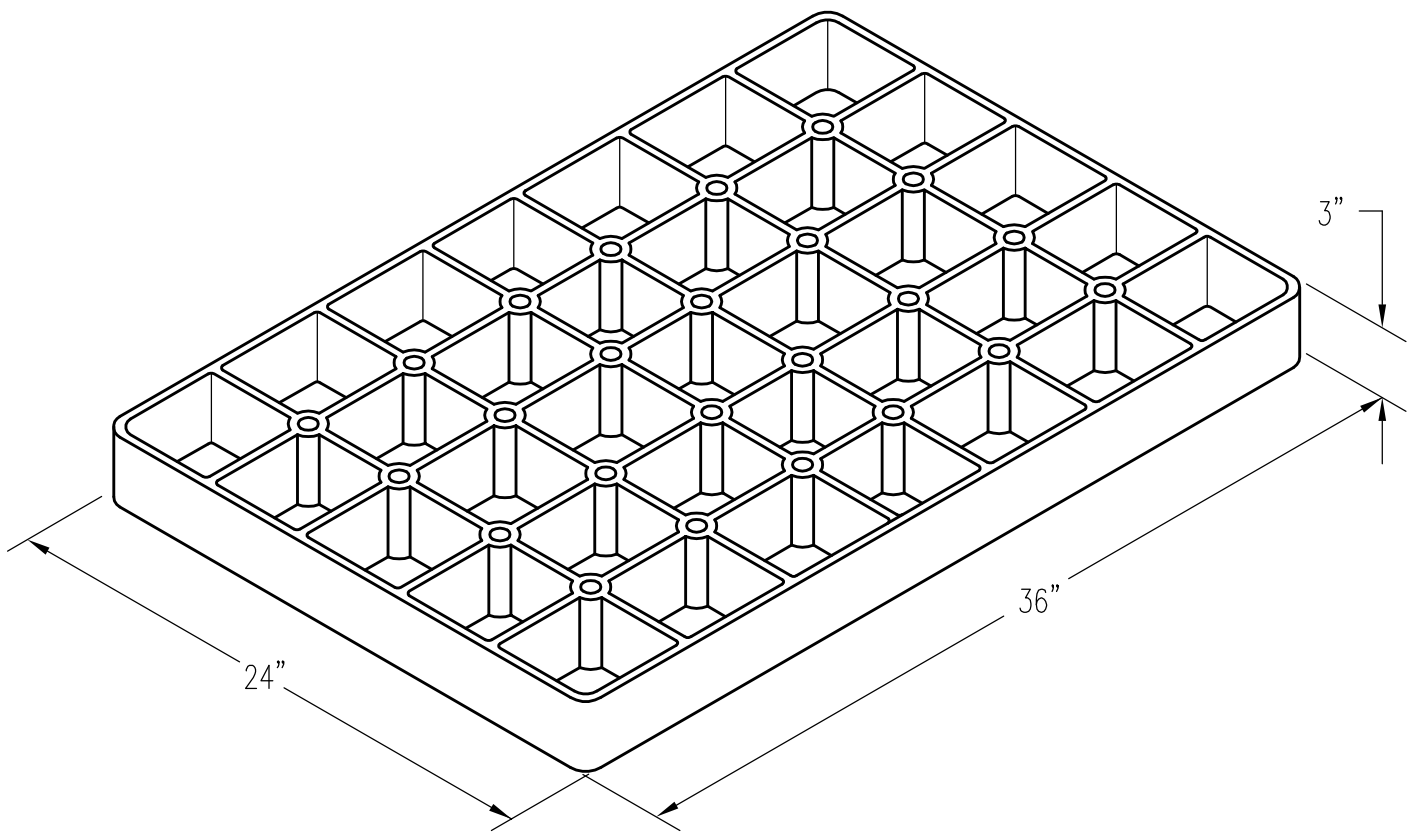

24" X 36" X 3" TRAY

PATTERN NUMBER: CC-2038
DRAWING NUMBER: CA-2301-D

D078

WEIGHT: 127#