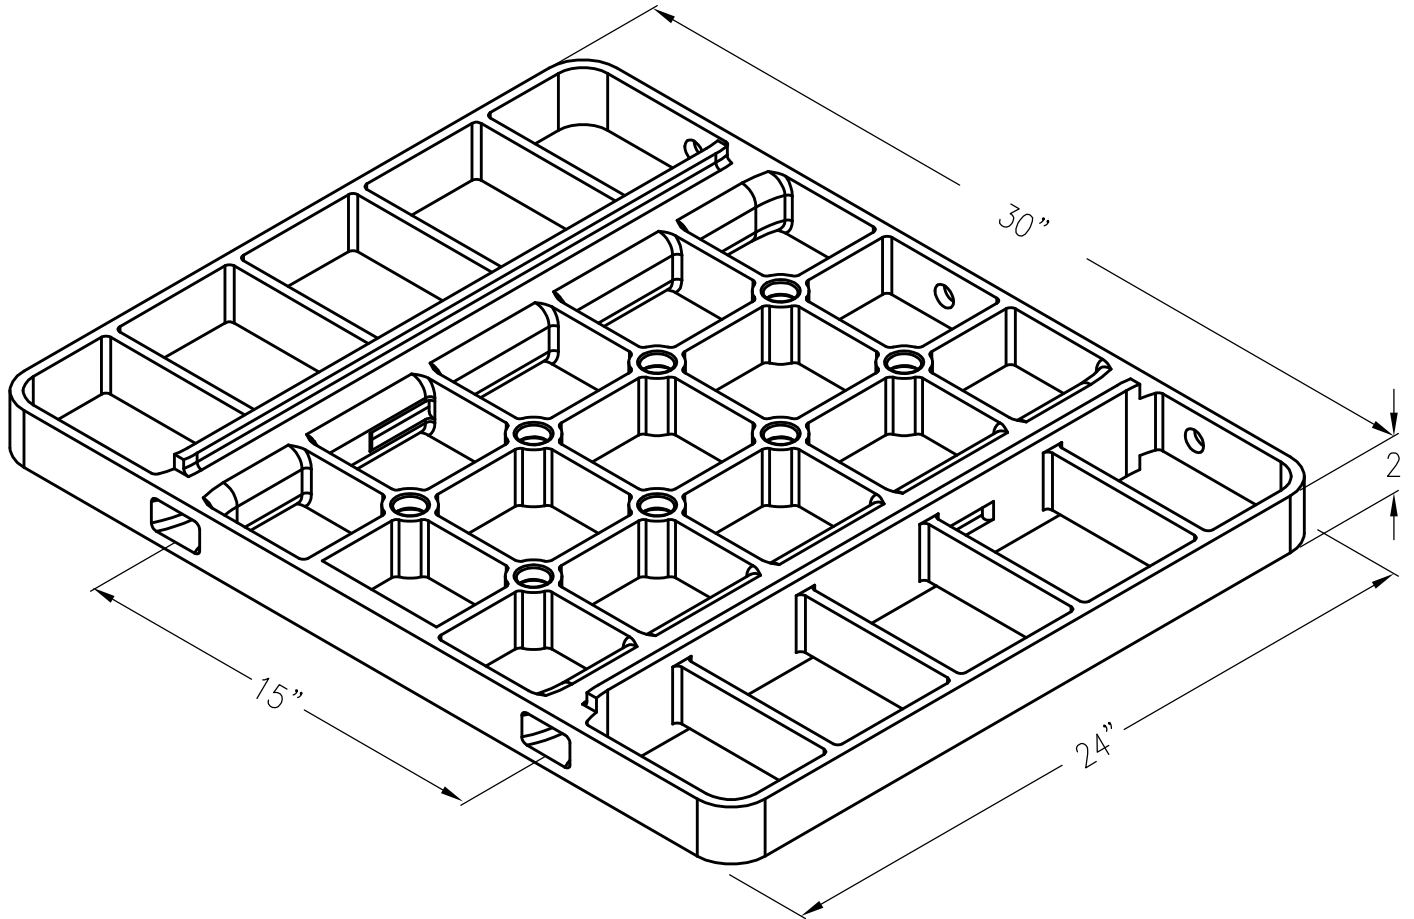

REVERSIBLE BASE TRAY

24" X 30"

PATTERN NUMBER: CC-2039-A
DRAWING NUMBER: SK-868-C

D046

WEIGHT: 98.5#