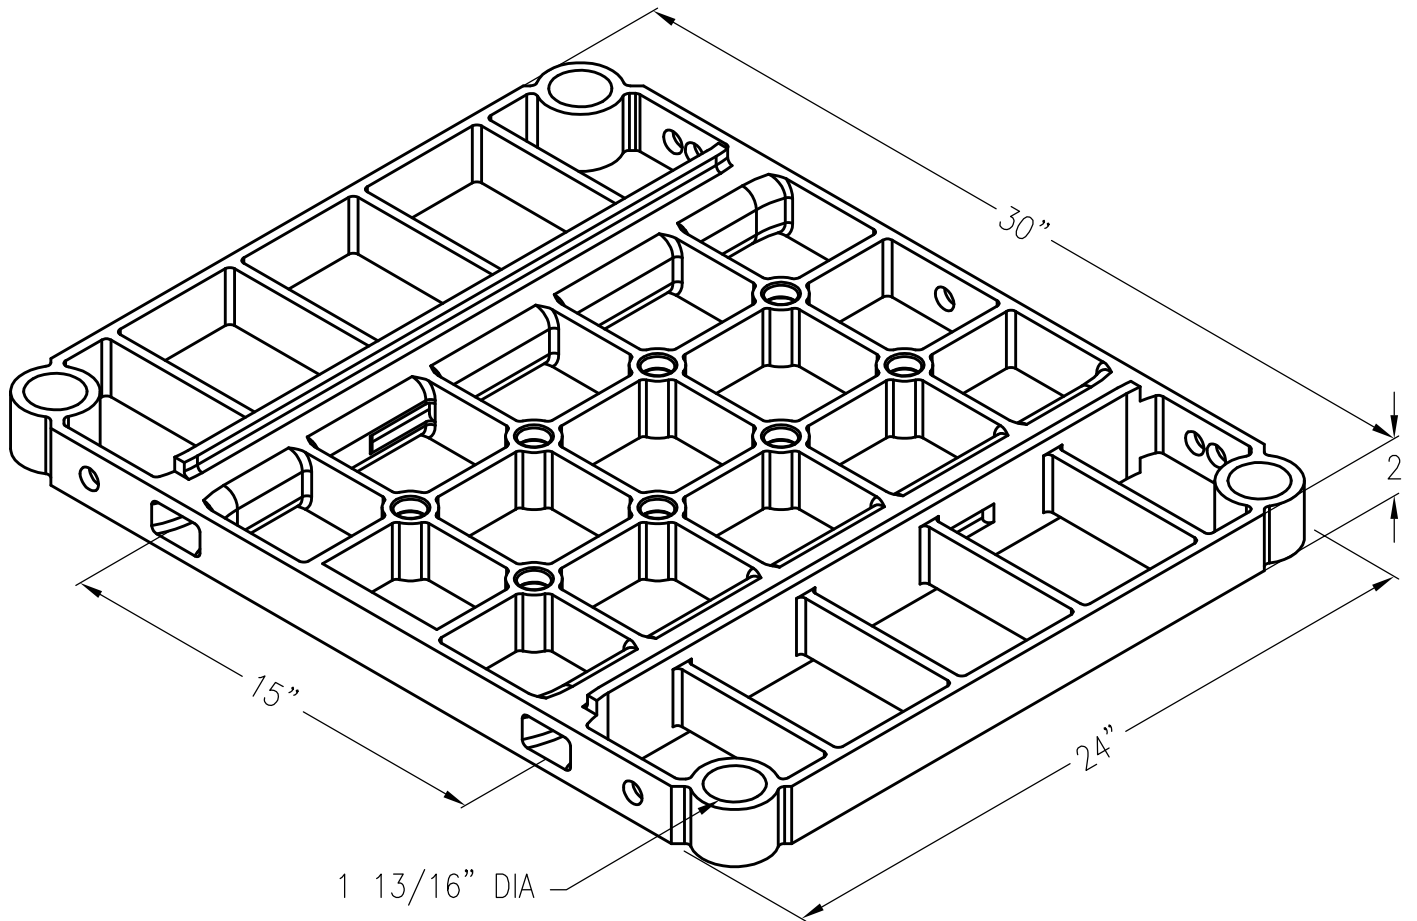

REVERSIBLE BASE TRAY

24" X 30"

PATTERN NUMBER: CC-2039-B
DRAWING NUMBER: SK-856-C

D047

WEIGHT: 100#