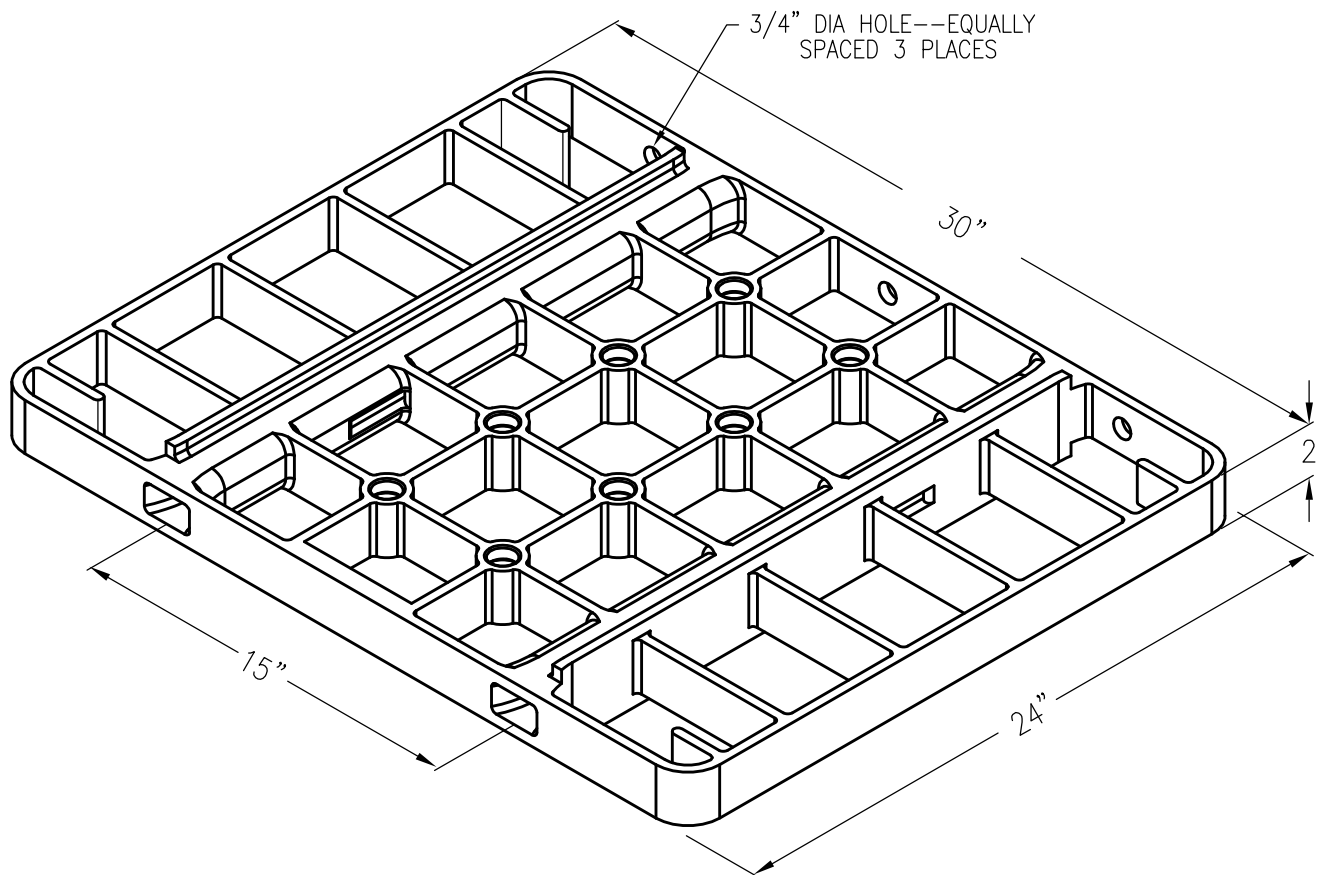

REVERSIBLE BASE TRAY

24" X 30"

PATTERN NUMBER: CC-2039
DRAWING NUMBER: SK-574-C

D045

WEIGHT: 98#