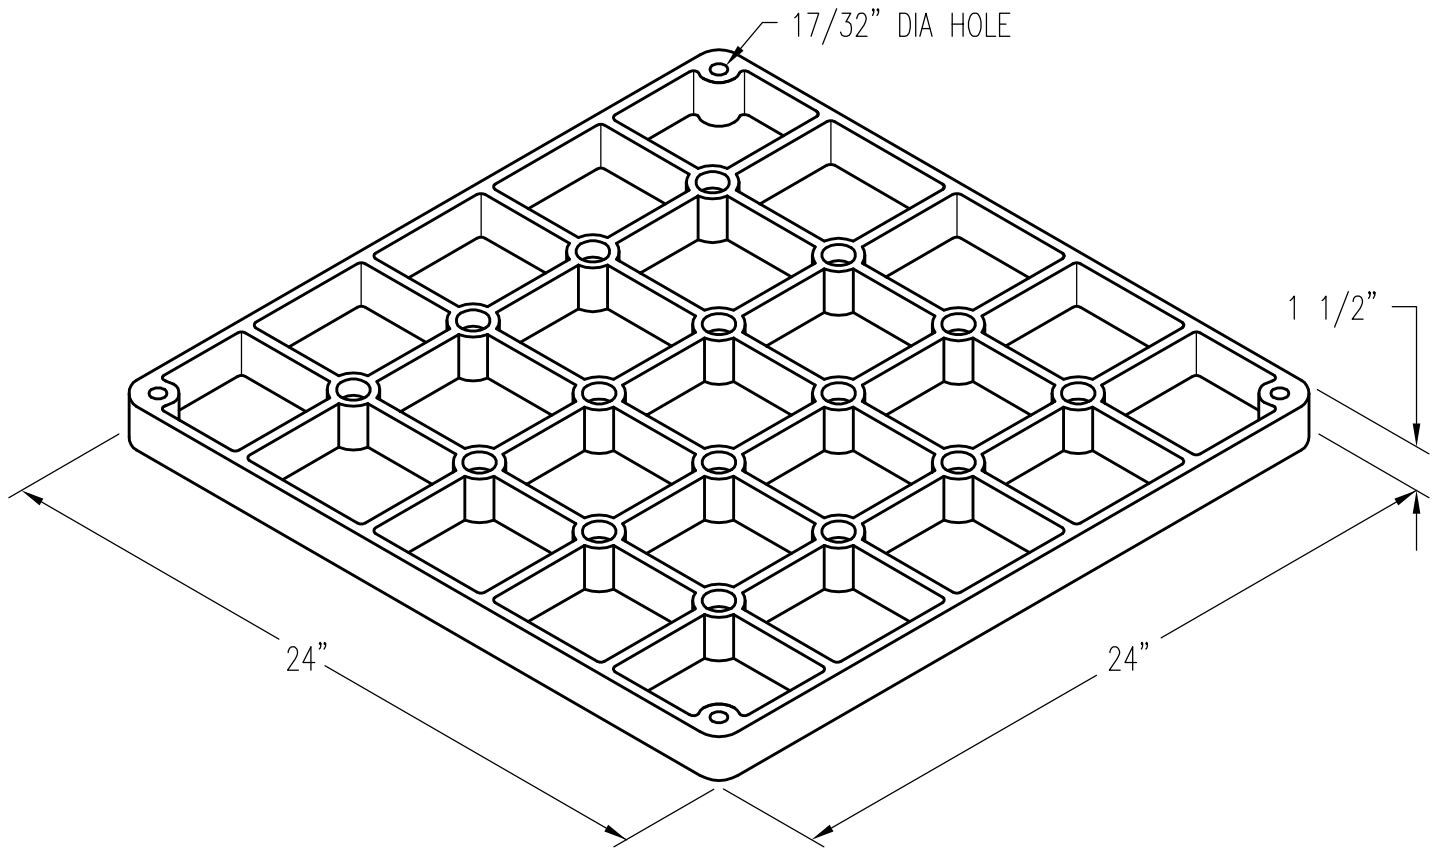

24" X 24" X 1 1/2" TRAY

PATTERN NUMBER: CC-2041
DRAWING NUMBER: CA-2113-C

D081

WEIGHT: 49#