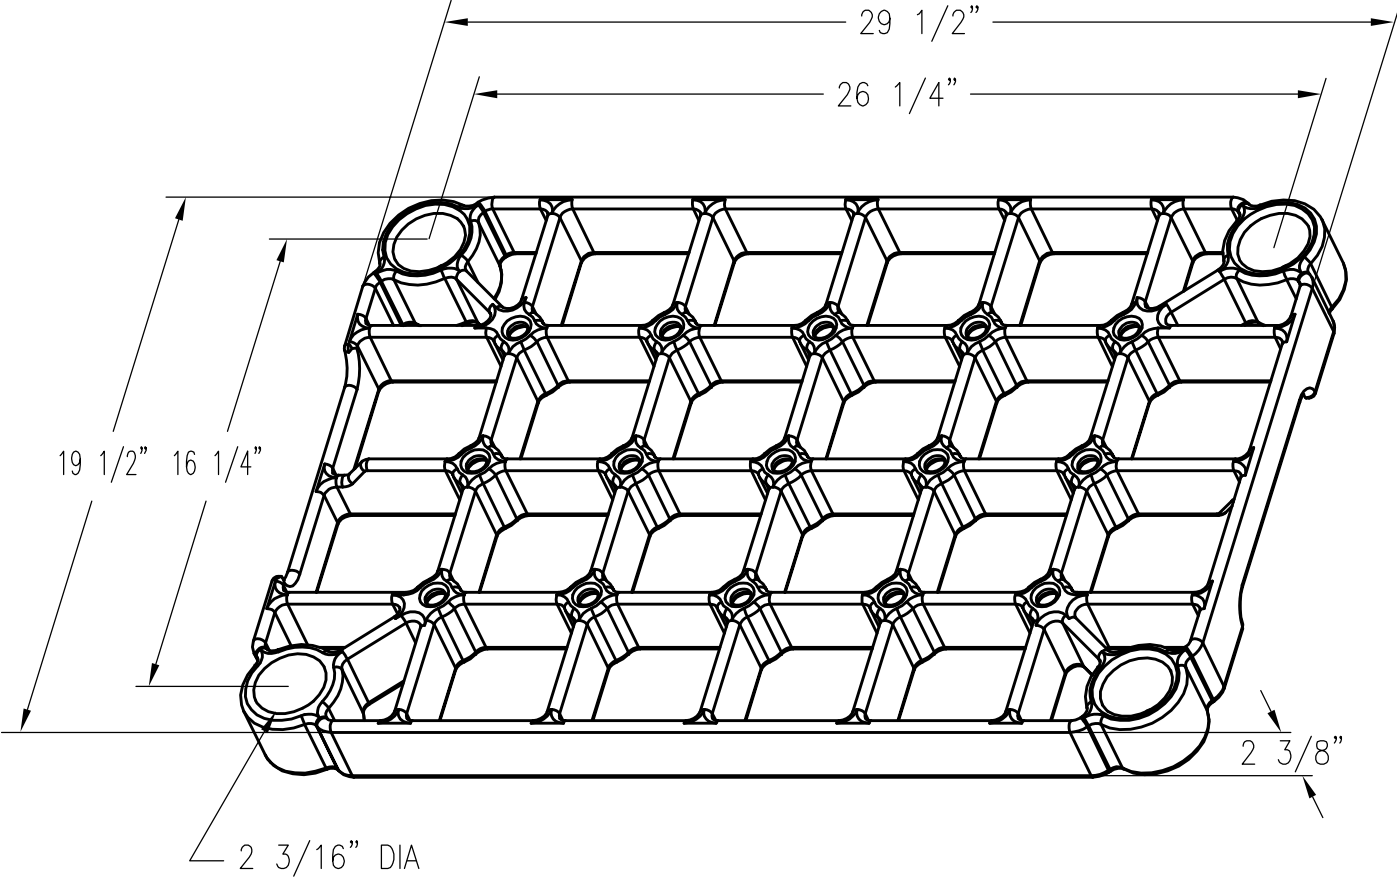

BASE TRAY

PATTERN NUMBER: CC-2042
DRAWING NUMBER: CA-2120-C

D0-17

WEIGHT: 78#