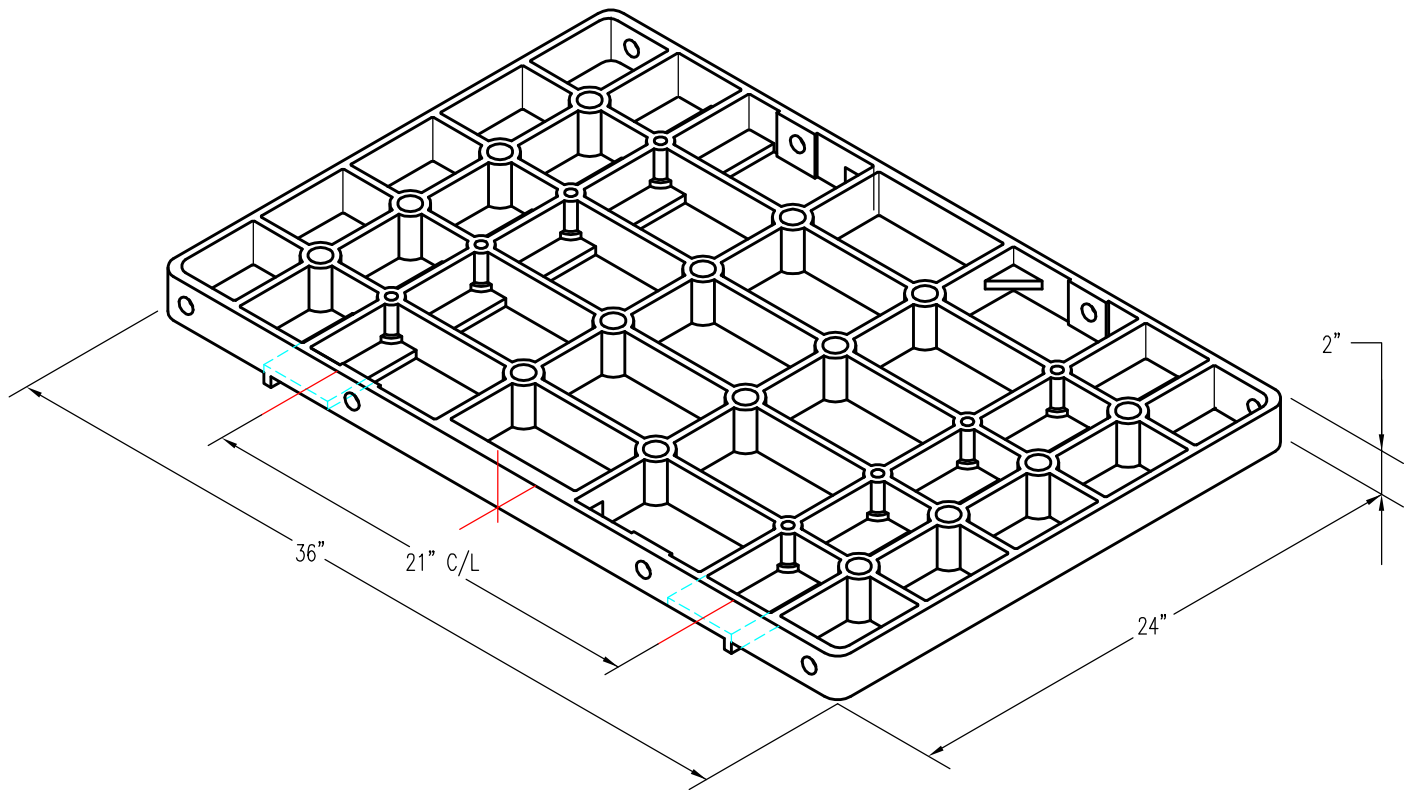

24" X 36" X 2" GPC TRAY

PATTERN NUMBER: CC-2045
DRAWING NUMBER: CA-2131-D

D085

WEIGHT: 112#