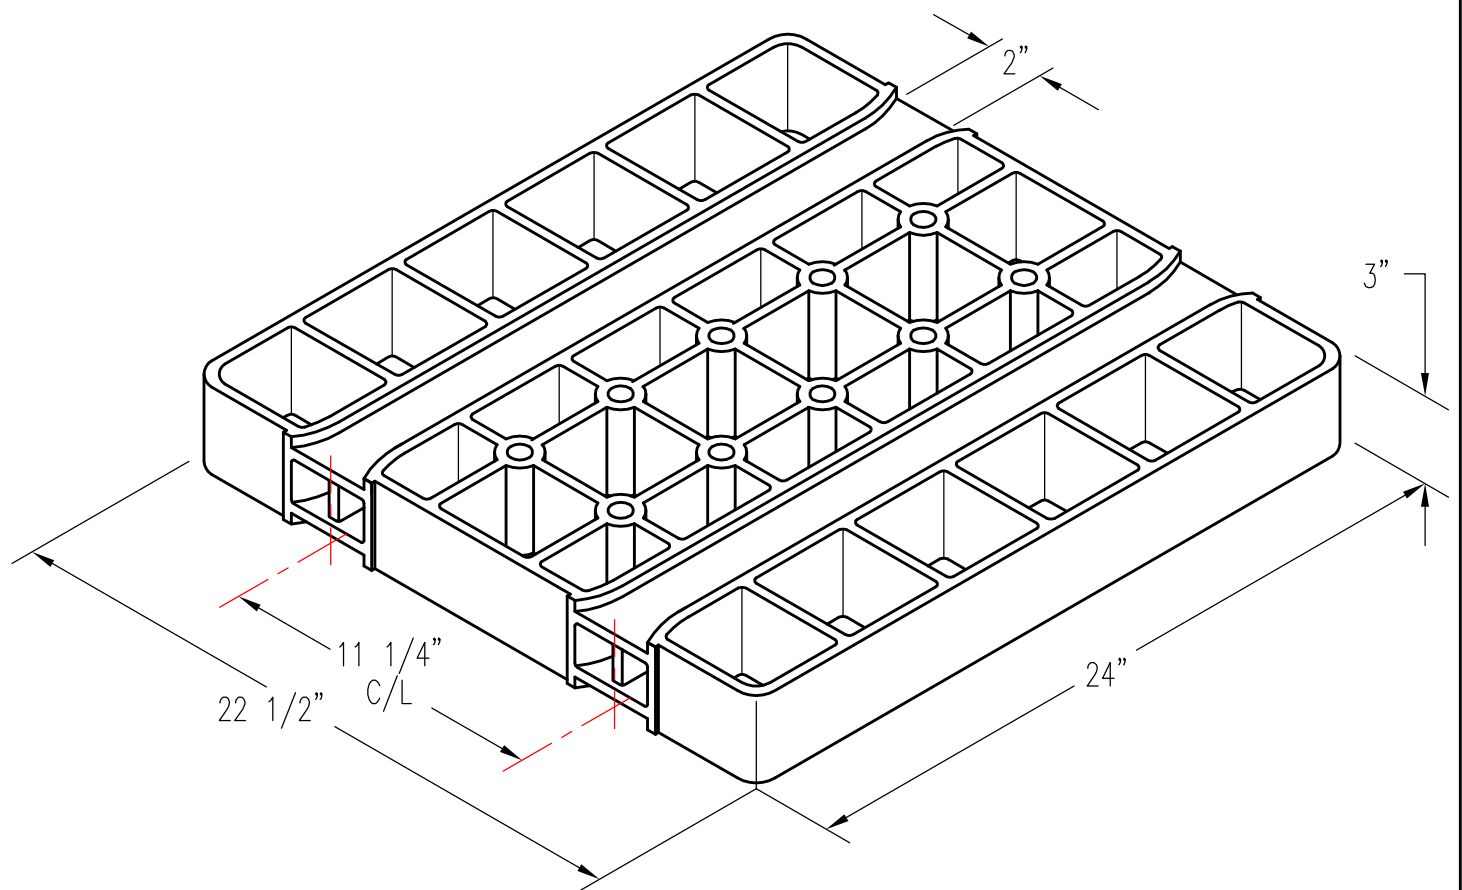

22 1/2" X 24" X 3" TRAY

PATTERN NUMBER: CC-2049
DRAWING NUMBER: CA-2139-C

D087

WEIGHT: 150#