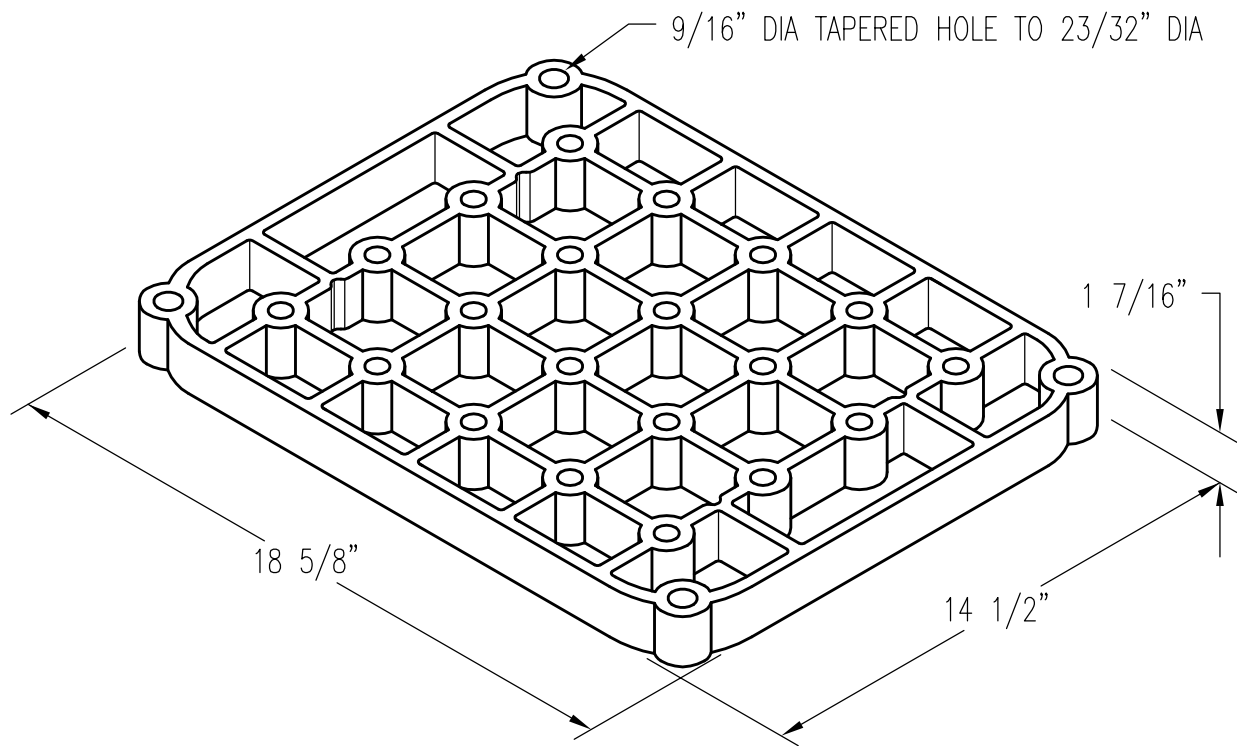

# 14 1/2" X 18 5/8" X 1 7/16" TRAY

PATTERN NUMBER: CC-2050  
DRAWING NUMBER: 6A-114-E

D088

WEIGHT: 32 1/2#