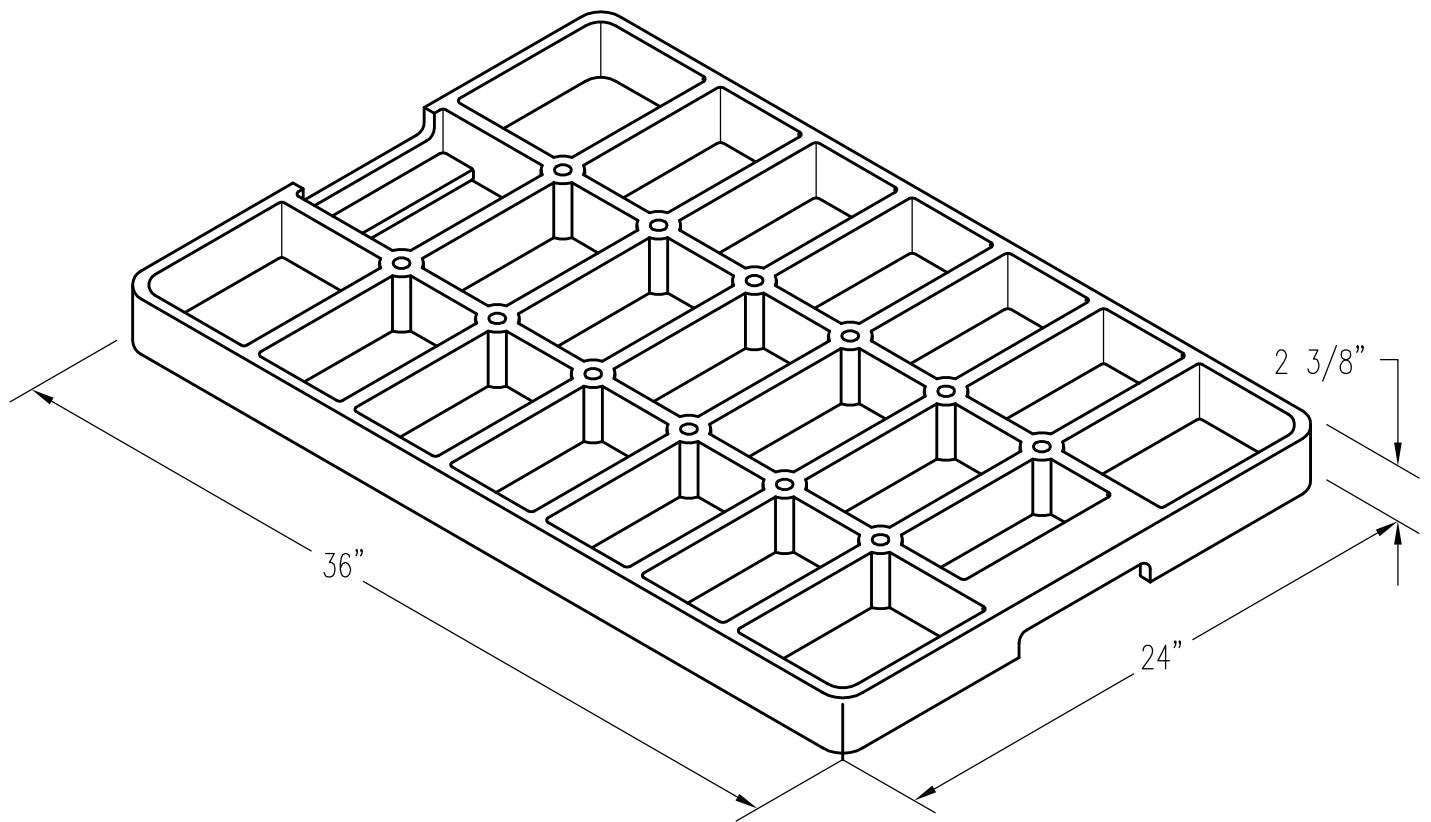

24" X 36" X 2 3/8" TRAY

PATTERN NUMBER: CC-2051
DRAWING NUMBER: CA-2179-C

D089

WEIGHT: 110#