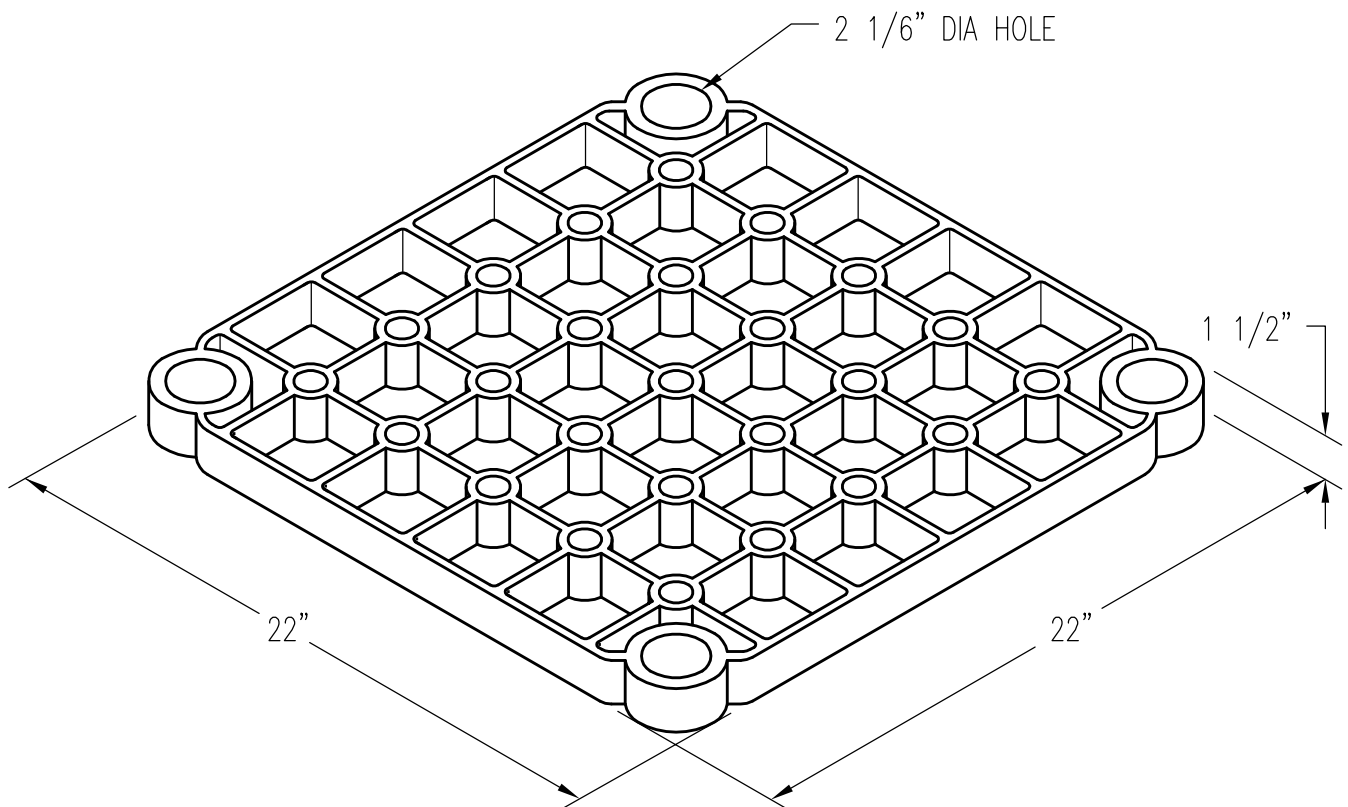

# 22" X 22" X 1 1/2" TRAY

PATTERN NUMBER: CC-2053  
DRAWING NUMBER: CA-2317-C

D091

WEIGHT: 55#