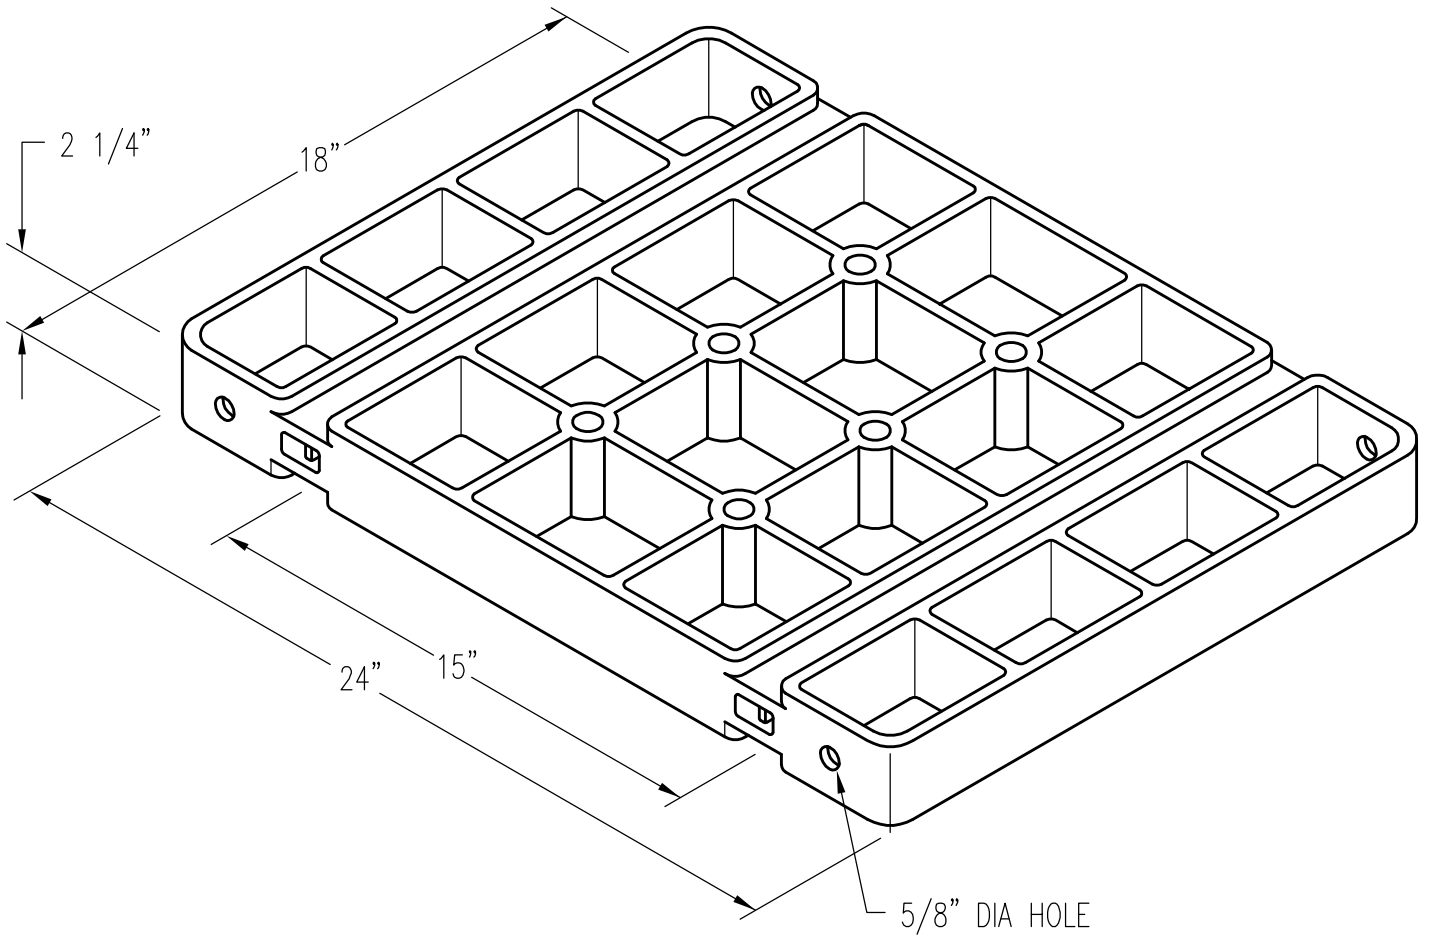

# 18" X 24" X 2 1/4" TRAY

PATTERN NUMBER: CC-2057  
DRAWING NUMBER: CA-2197-C

D095

WEIGHT: 75#