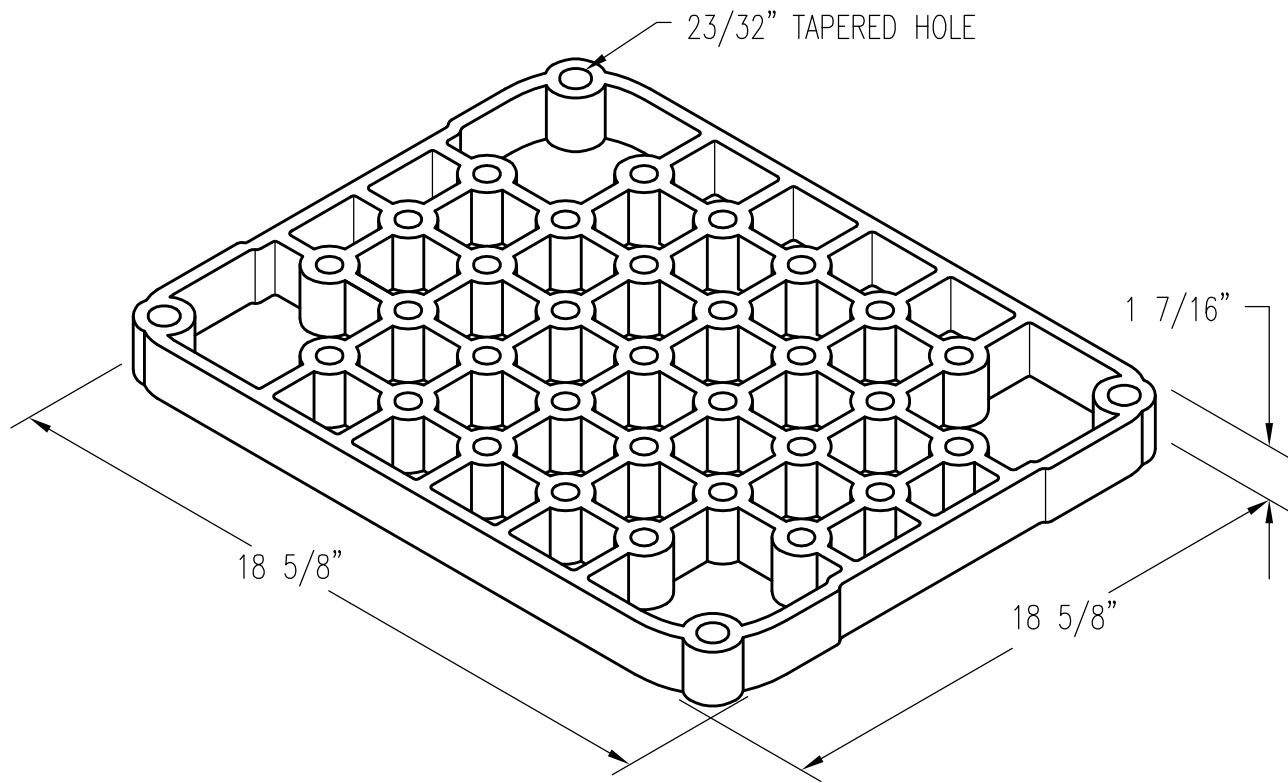

14 1/2" X 18 5/8" X 1 7/16" TRAY

PATTERN NUMBER: CC-2058
DRAWING NUMBER: CA-3634-D

D096

WEIGHT: 37.6#