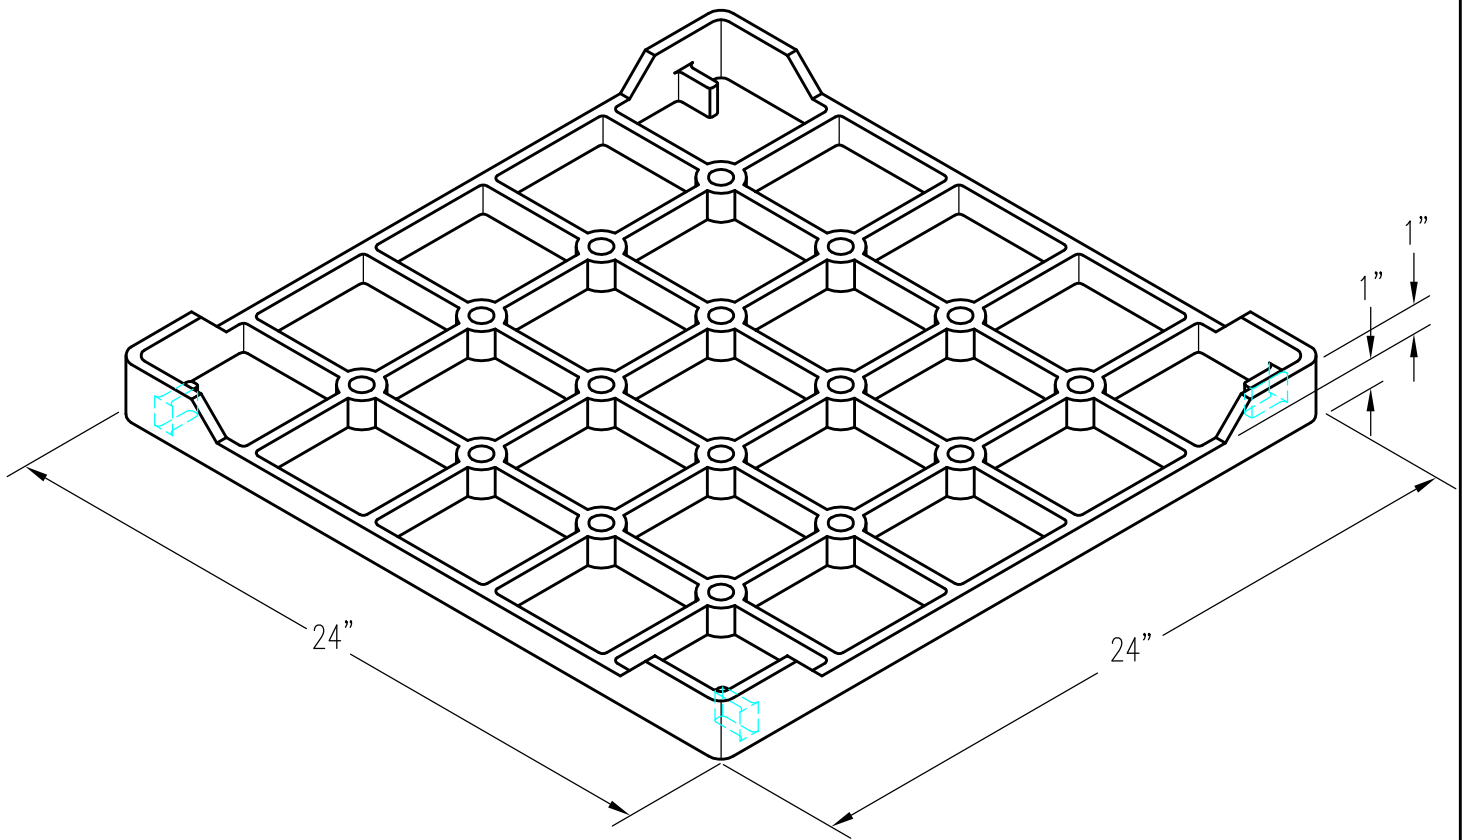

# 24" X 24" X 1" TRAY

PATTERN NUMBER: CC-2059  
DRAWING NUMBER: CA-2327-D

D097

WEIGHT: 43#