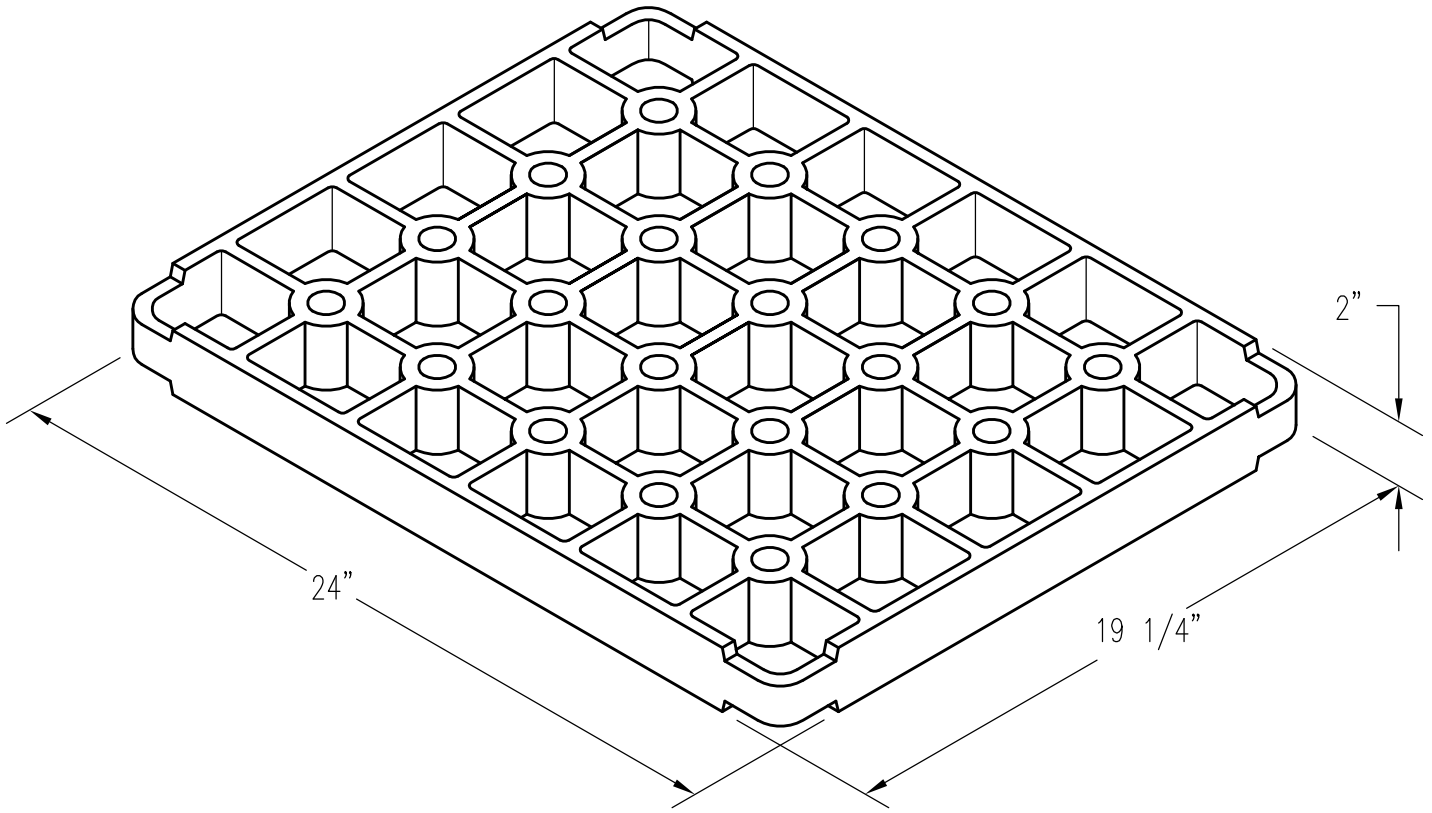

19 1/4" X 24" X 2" TRAY

PATTERN NUMBER: CC-2060
DRAWING NUMBER: CA-2229-C

D098

WEIGHT: 70#