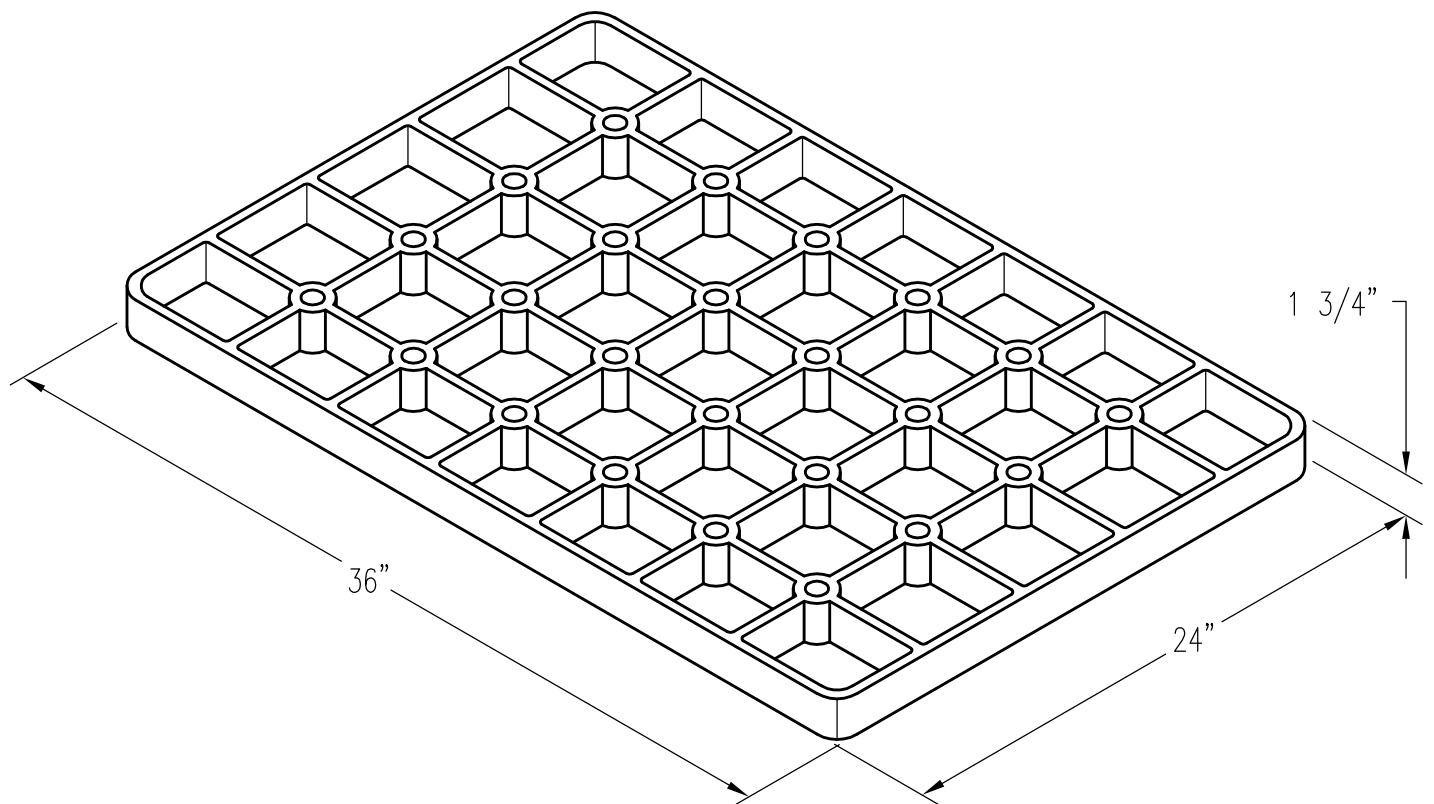

24" X 36" X 1 3/4" TRAY

PATTERN NUMBER: CC-2062
DRAWING NUMBER: CA-2328-D

D100

WEIGHT: 93#