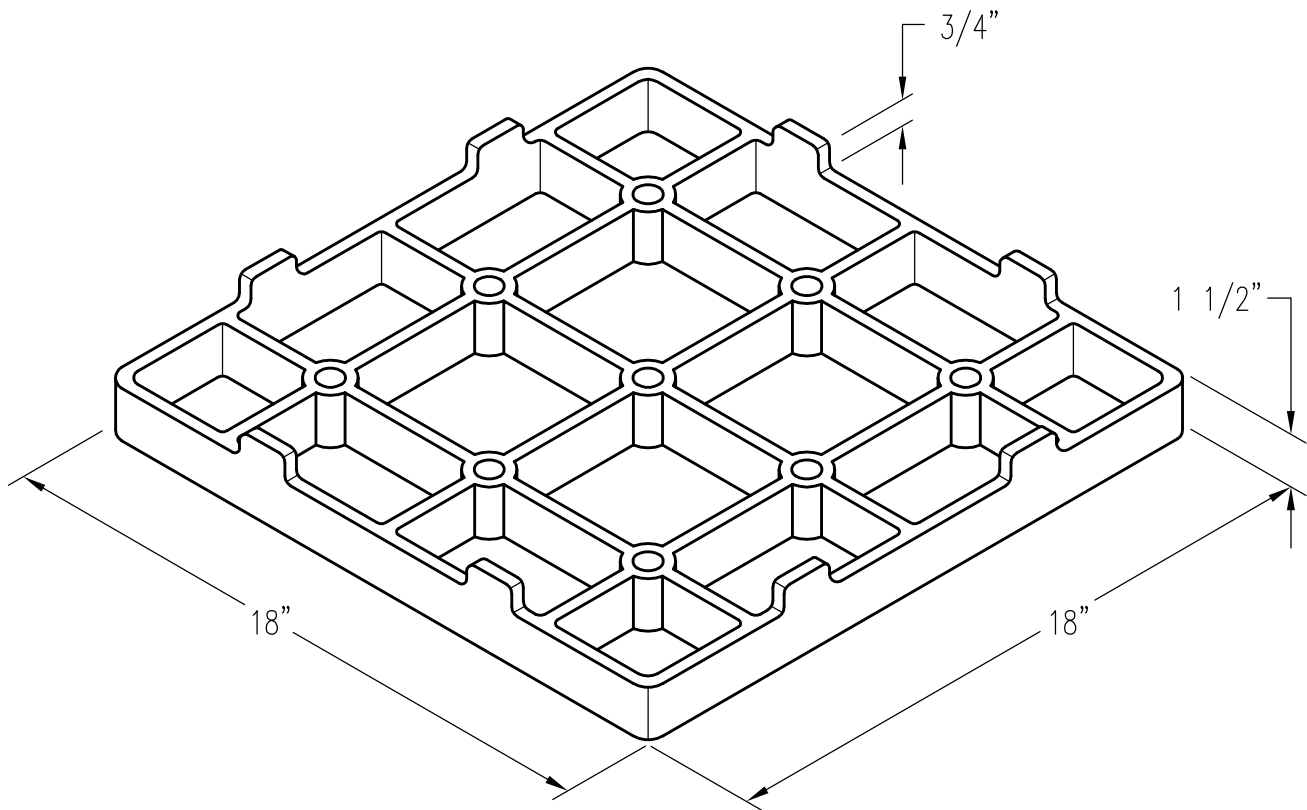

18" X 1 1/2" TRAY

PATTERN NUMBER: CC-2063
DRAWING NUMBER: CA-2329-C

D101

WEIGHT: 28#