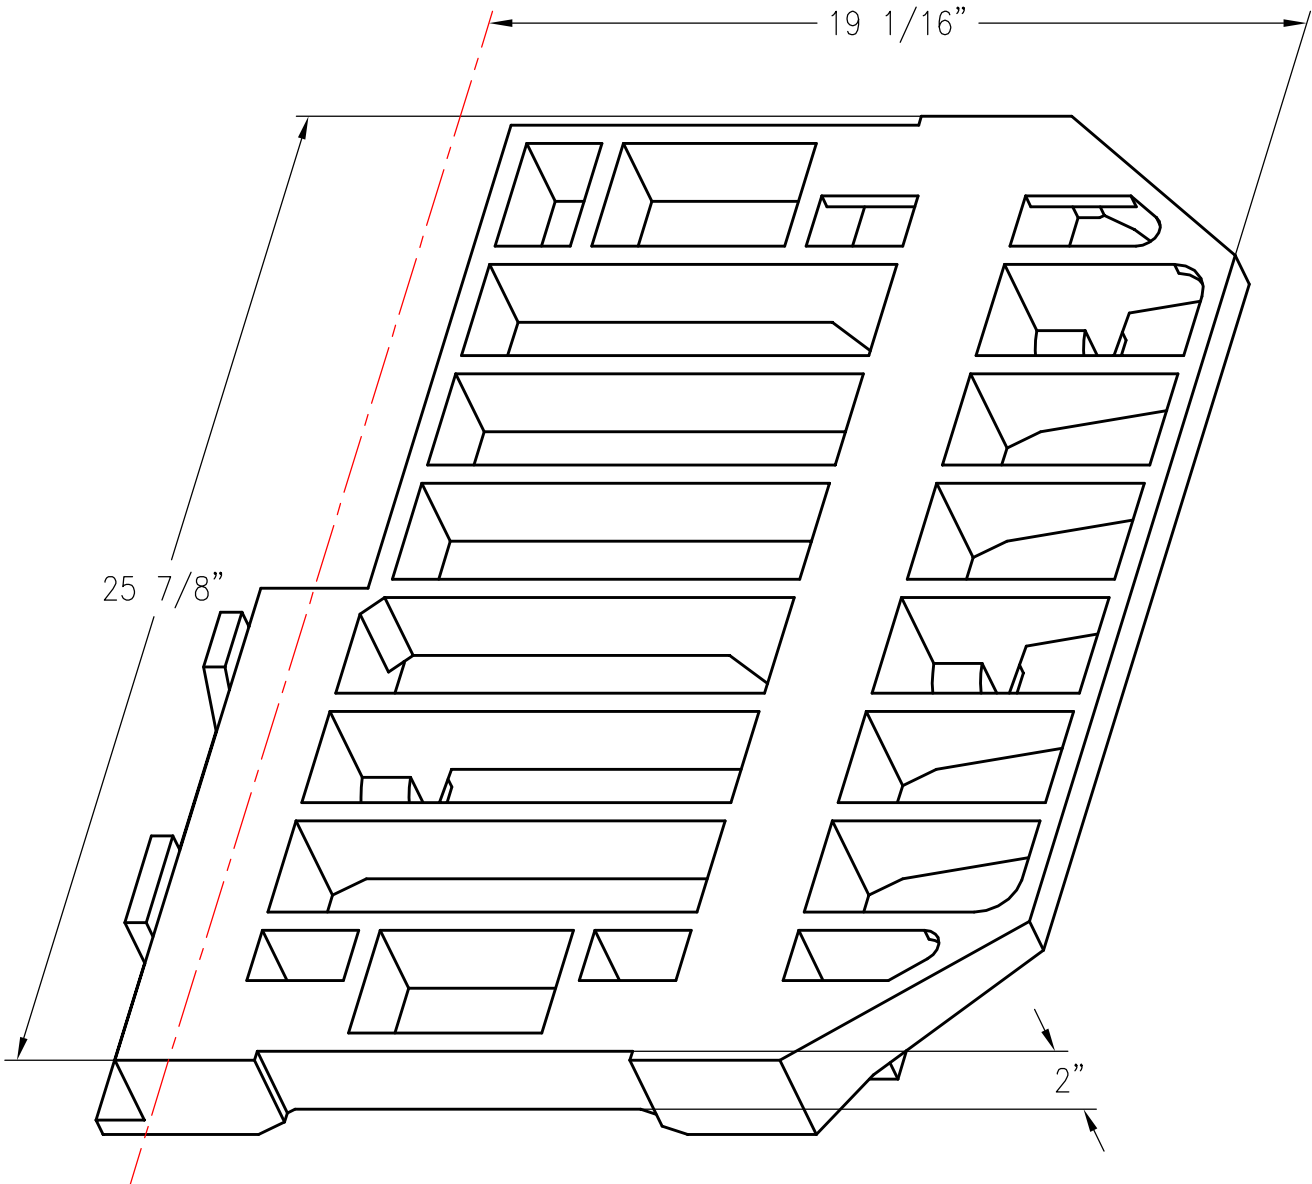

# ROLLER BUGGY TRAY

PATTERN NUMBER: CC-2064  
DRAWING NUMBER: CA-2319-D

D018

WEIGHT: 101#