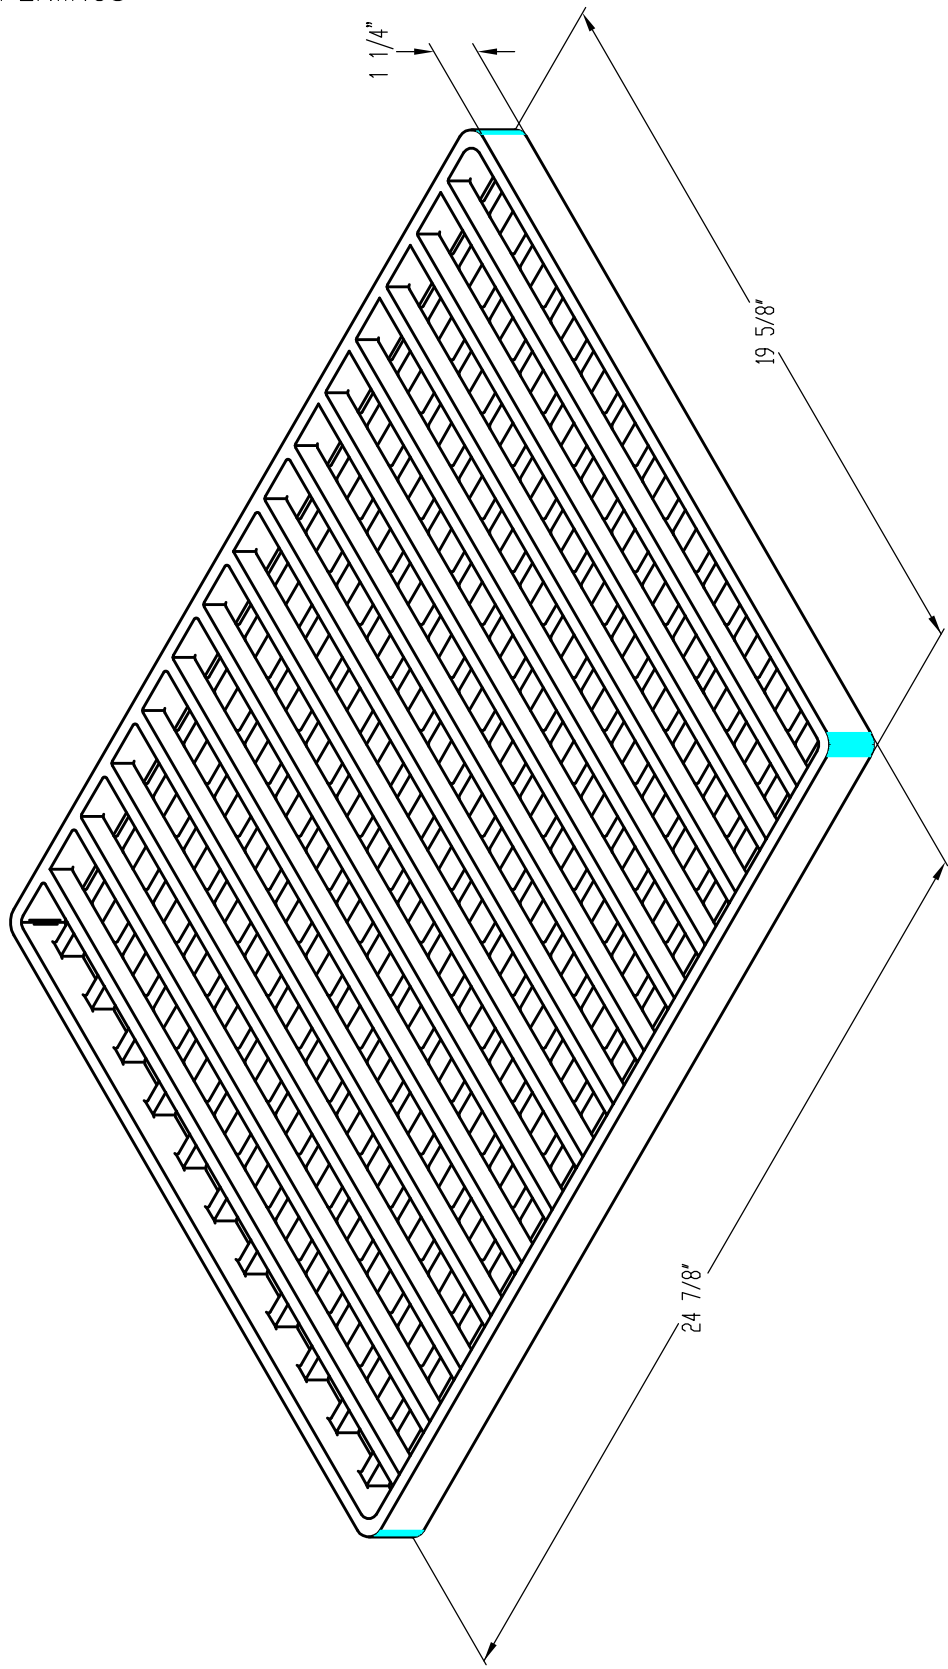

CRISS CROSS GRID

1 3/8" OPENINGS

PATTERN NUMBER: CC-2065
DRAWING NUMBER: CA-2285-D

D020

WEIGHT: 48#