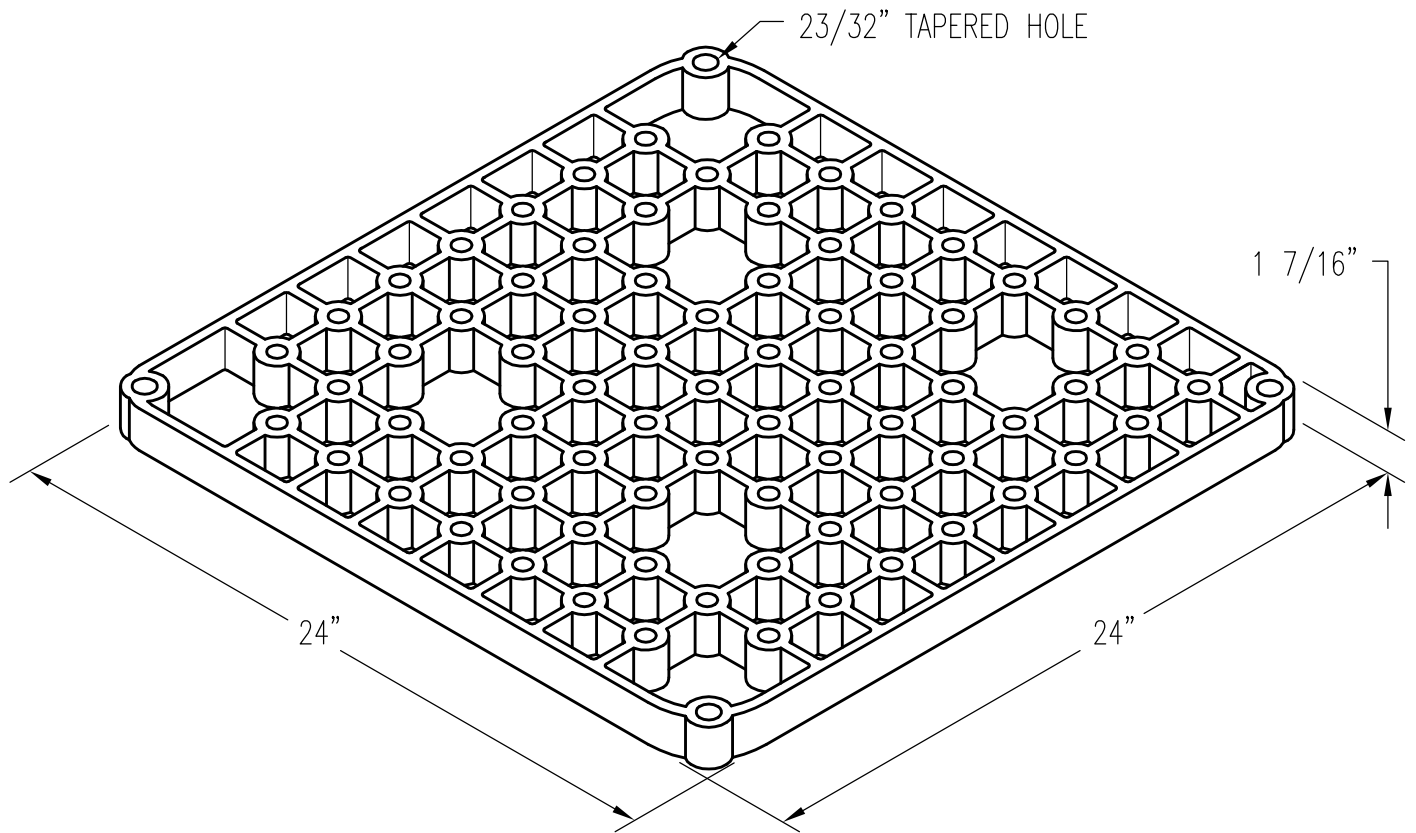

# 24" X 24" X 1 7/16" TRAY

PATTERN NUMBER: CC-2066  
DRAWING NUMBER: CA-2318-C

D103

WEIGHT: 81#