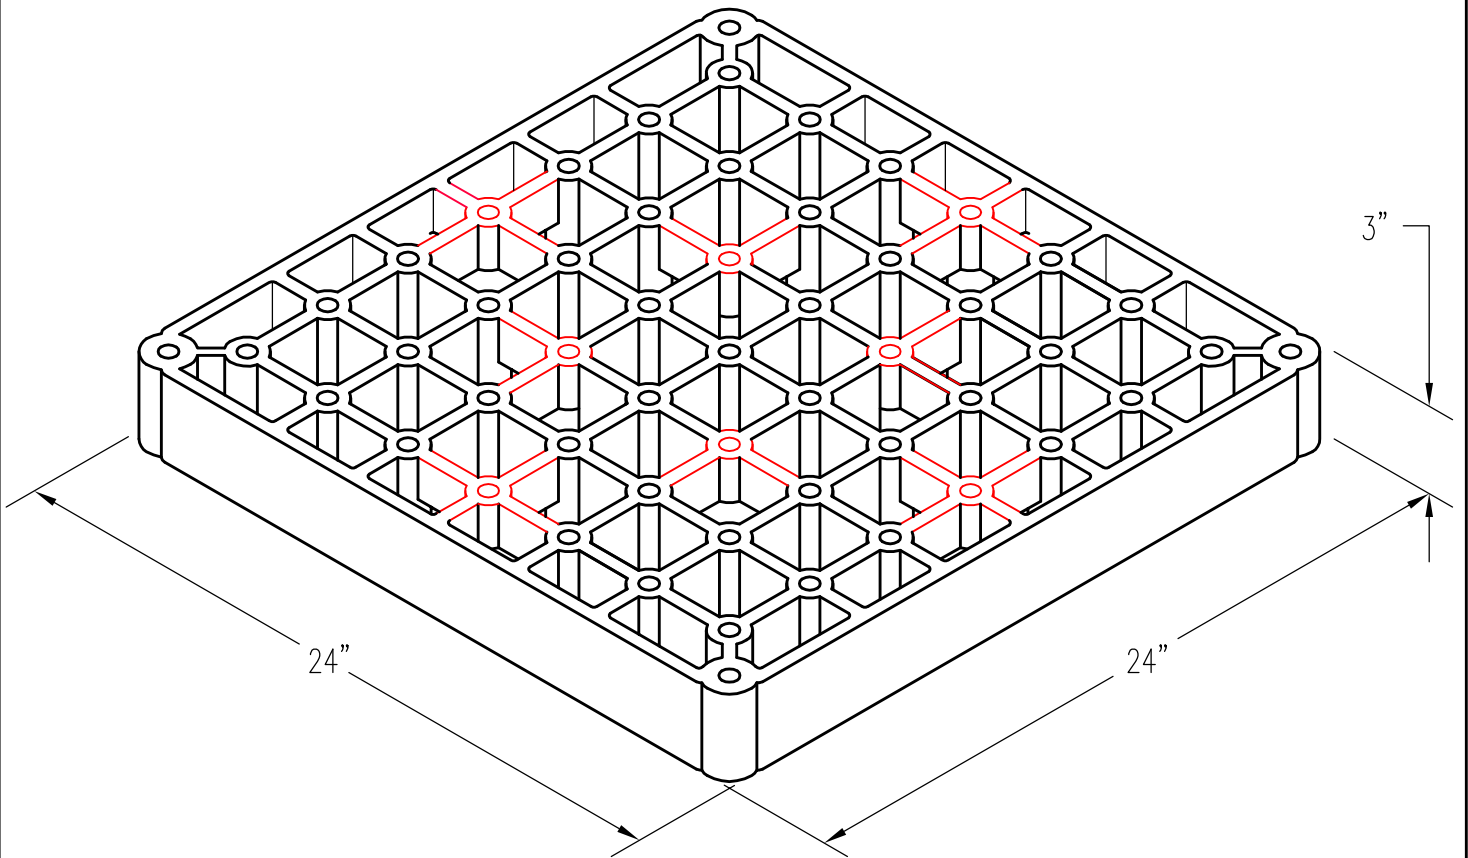

24" X 24" X 3" LOAD TRAY

PATTERN NUMBER: CC-2067
DRAWING NUMBER: CA-2316-D

D104

WEIGHT: 148#