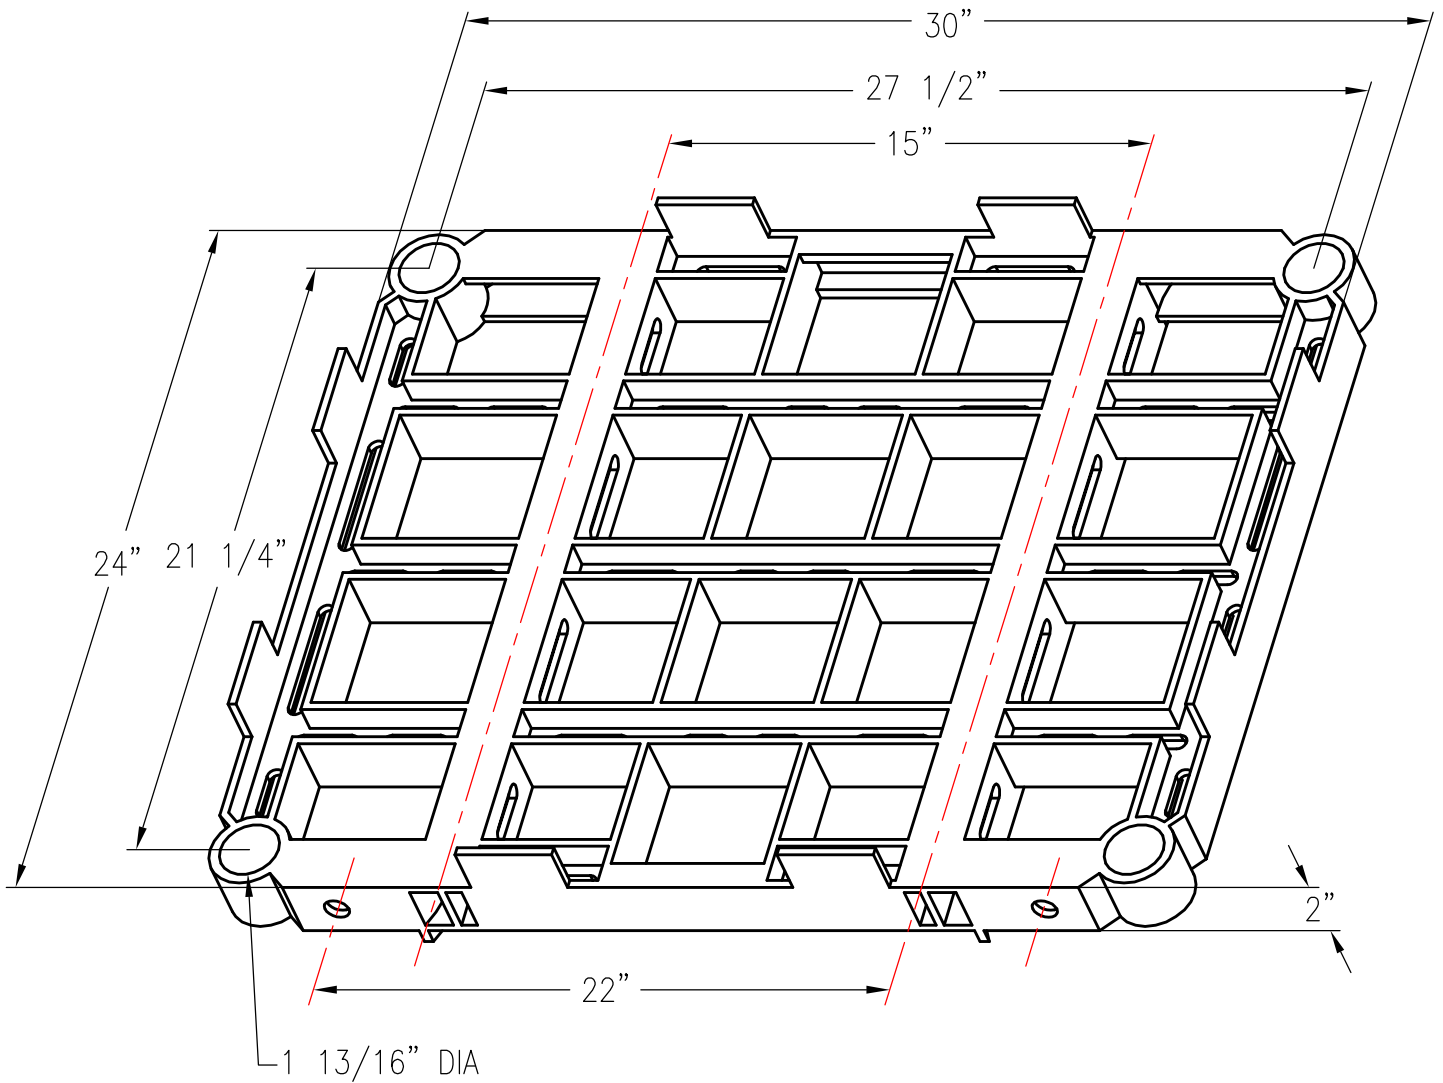

TRAY, 24" x 30"

PATTERN NUMBER: CC-2068
DRAWING NUMBER: CA-2400-D

D021

WEIGHT: 93#