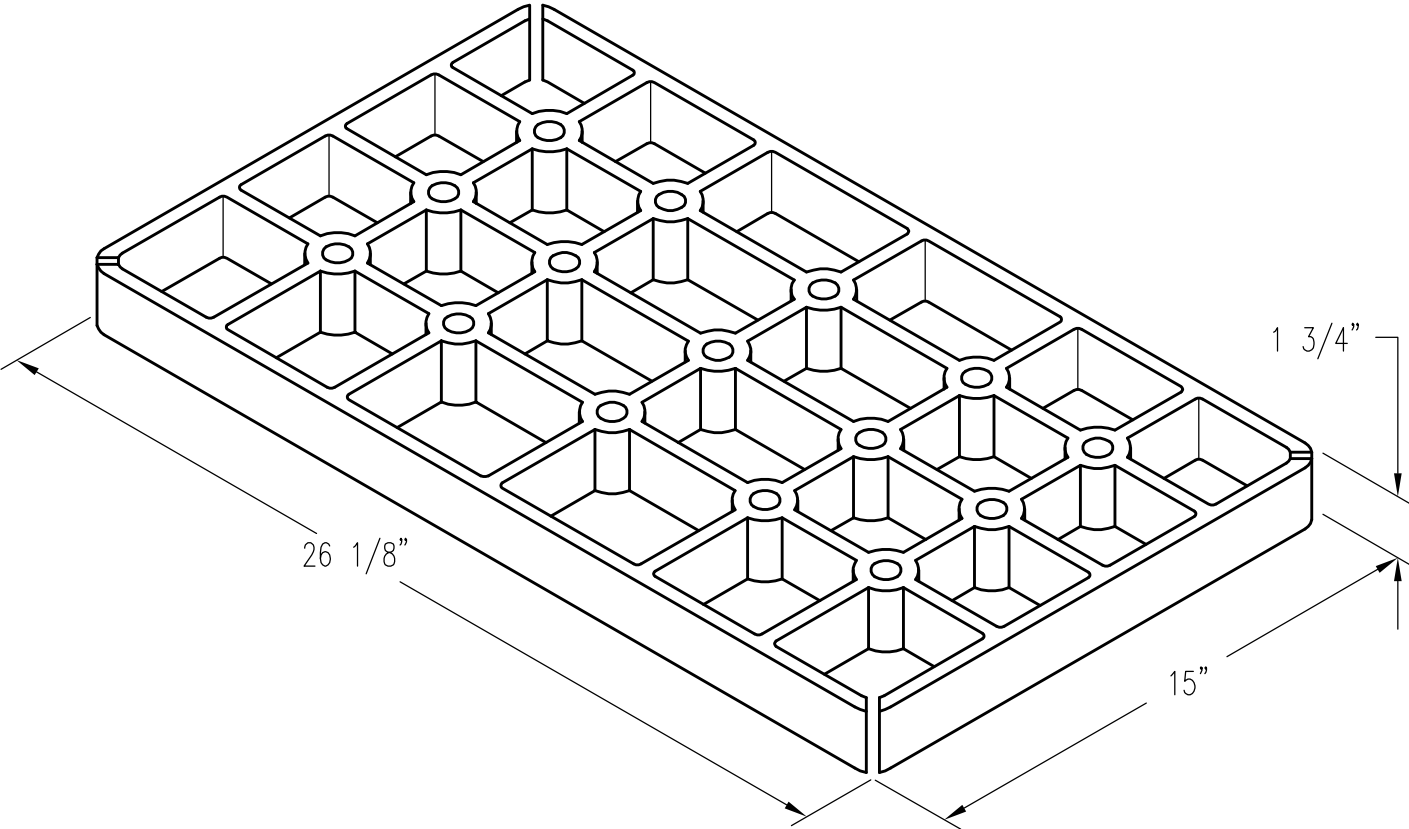

# 15" X 26 1/8" X 1 3/4" TRAY

PATTERN NUMBER: CC-2069  
DRAWING NUMBER: CA-2411-C

D105

WEIGHT: 46#