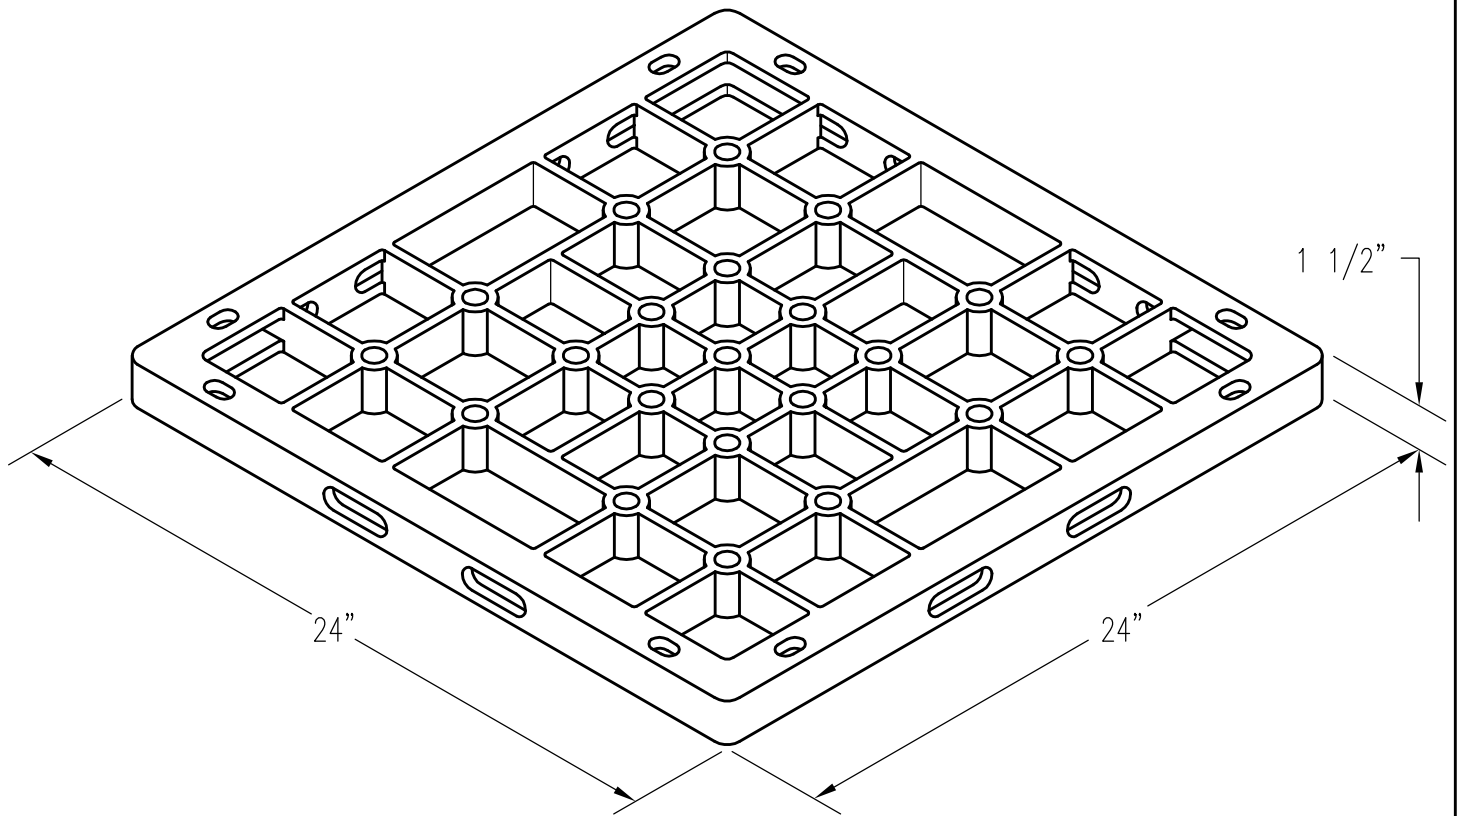

# 24" X 24" X 1 1/2" TRAY

PATTERN NUMBER: CC-2070  
DRAWING NUMBER: PX543193

D106

WEIGHT: 71.5#