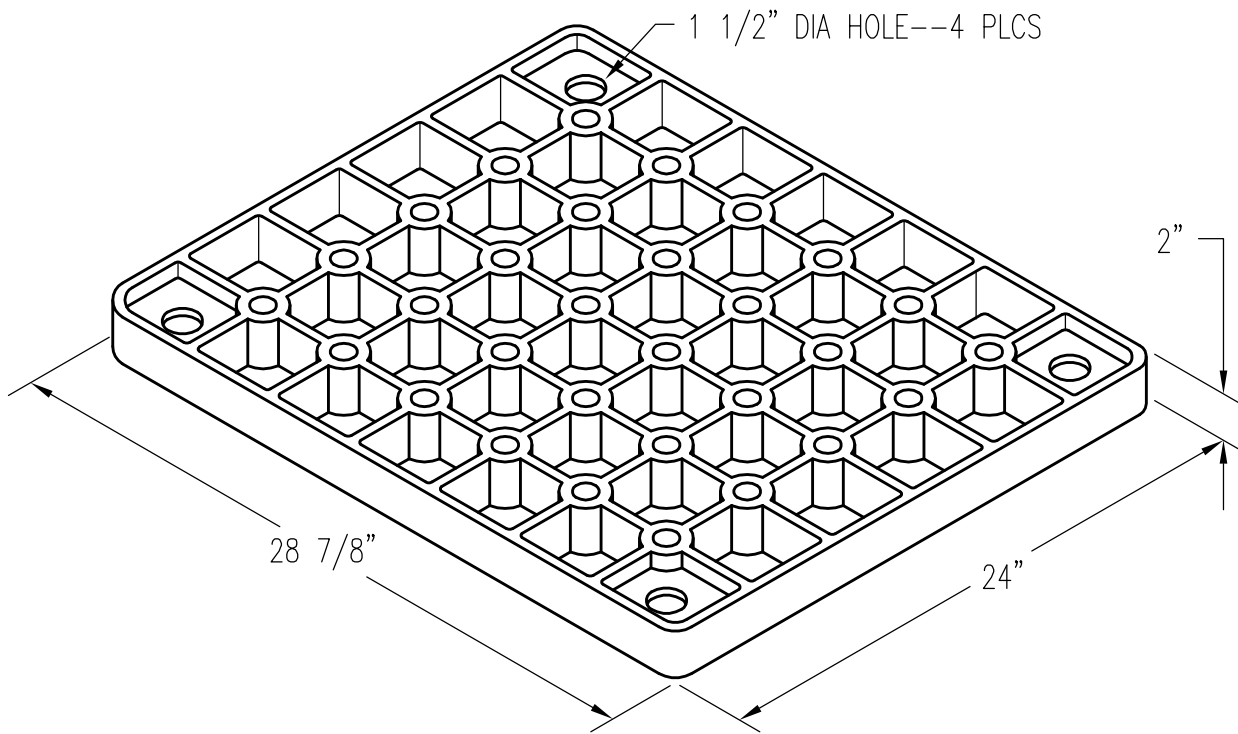

# 24" X 28 7/8" X 2" HEARTH TRAY

PATTERN NUMBER: CC-2071  
DRAWING NUMBER: CA-2421-D

D107

WEIGHT: 94.25#