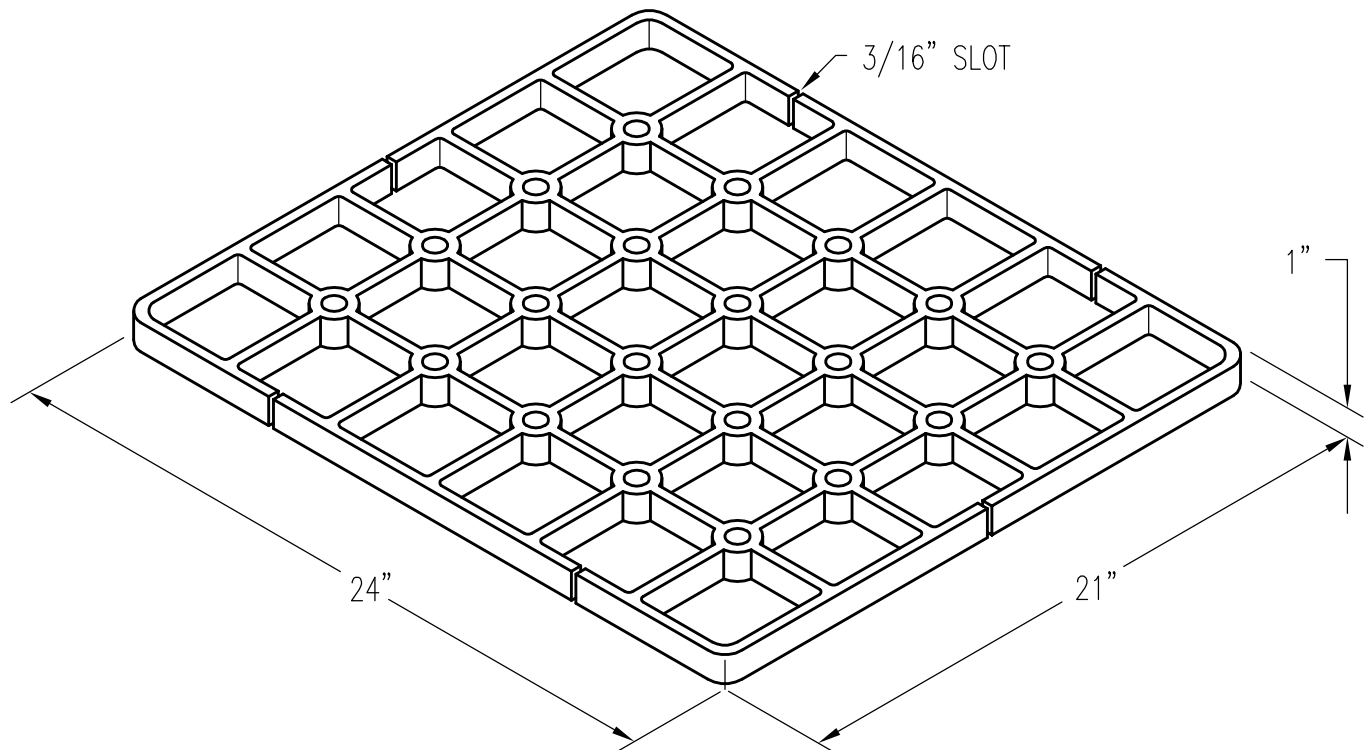

# 24" X 21" X 1" RECTANGULAR TRAY

PATTERN NUMBER: CC-2072  
DRAWING NUMBER: CA-1638-B

D108

WEIGHT: 37#