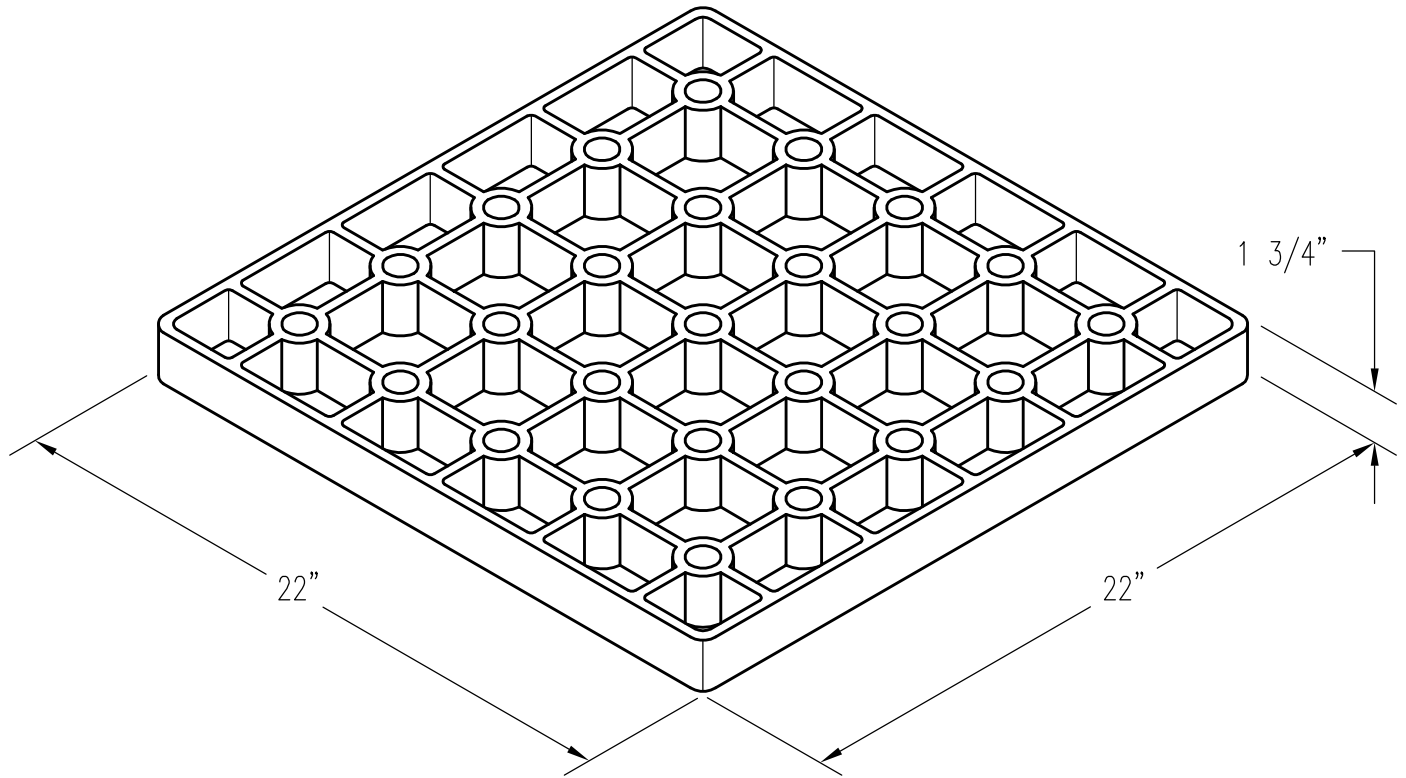

22" X 22" X 1 3/4" TRAY

PATTERN NUMBER: CC-2073
DRAWING NUMBER: CA-2310-C

D109

WEIGHT: 58#