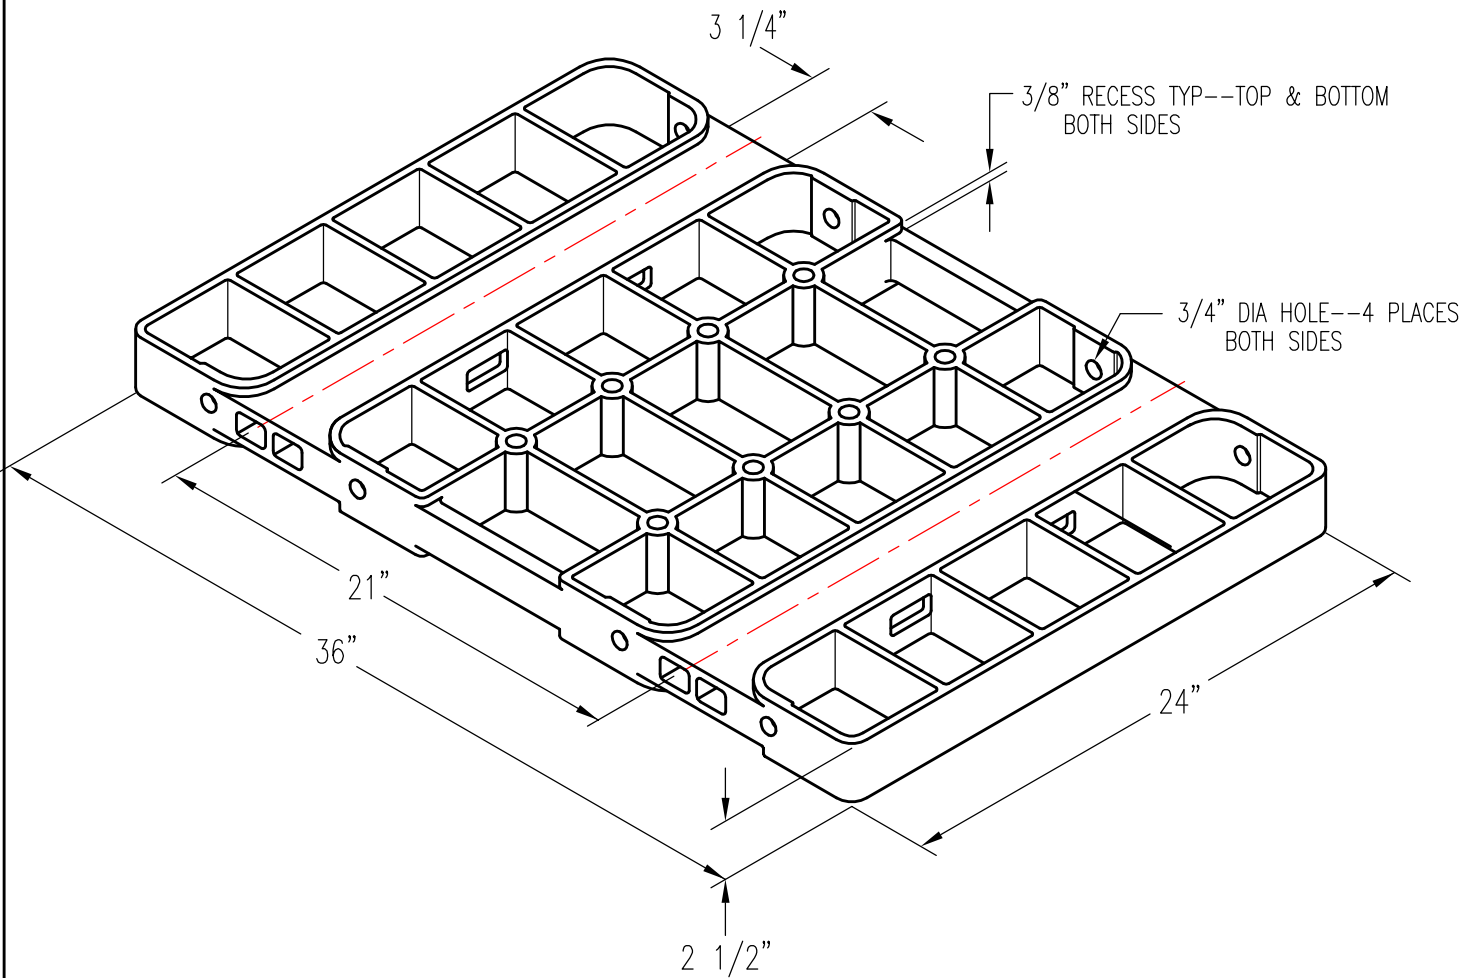

REVERSIBLE BASE TRAY, 24" X 36"

RECESSED RAIL

PATTERN NUMBER: CC-2077-A
DRAWING NUMBER: CA-3234-D

D050

WEIGHT: 138#