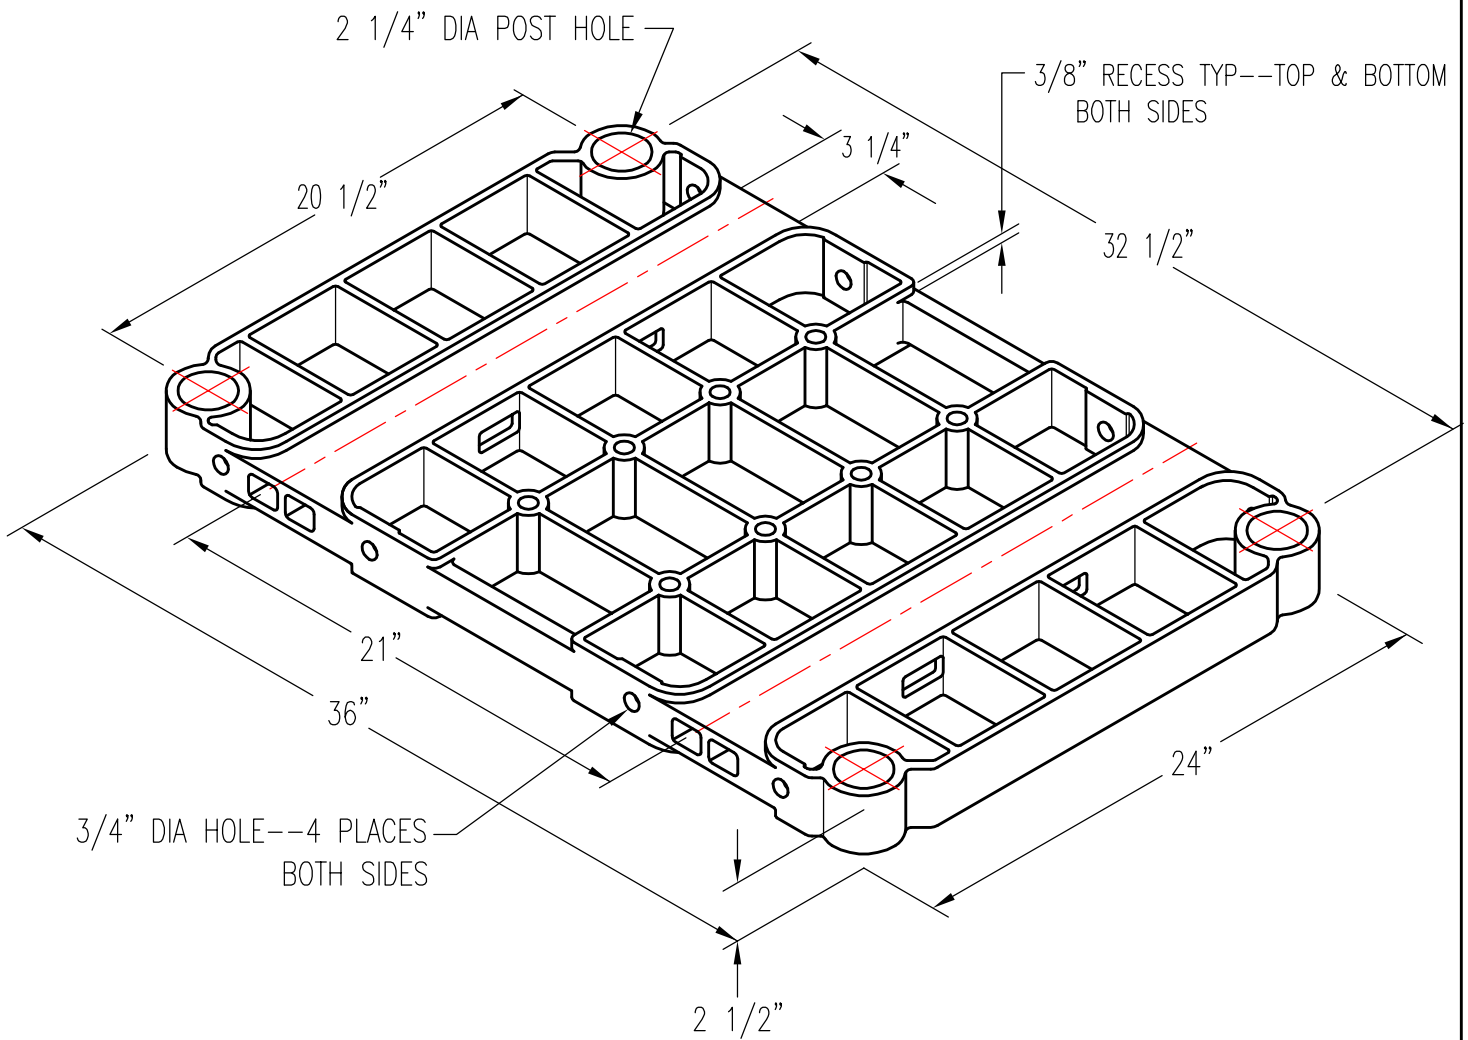

REVERSIBLE BASE TRAY, 24" X 36"

RECESSED RAIL

PATTERN NUMBER: CC-2077-B
DRAWING NUMBER: CA-3235-D

D051

WEIGHT: 142#