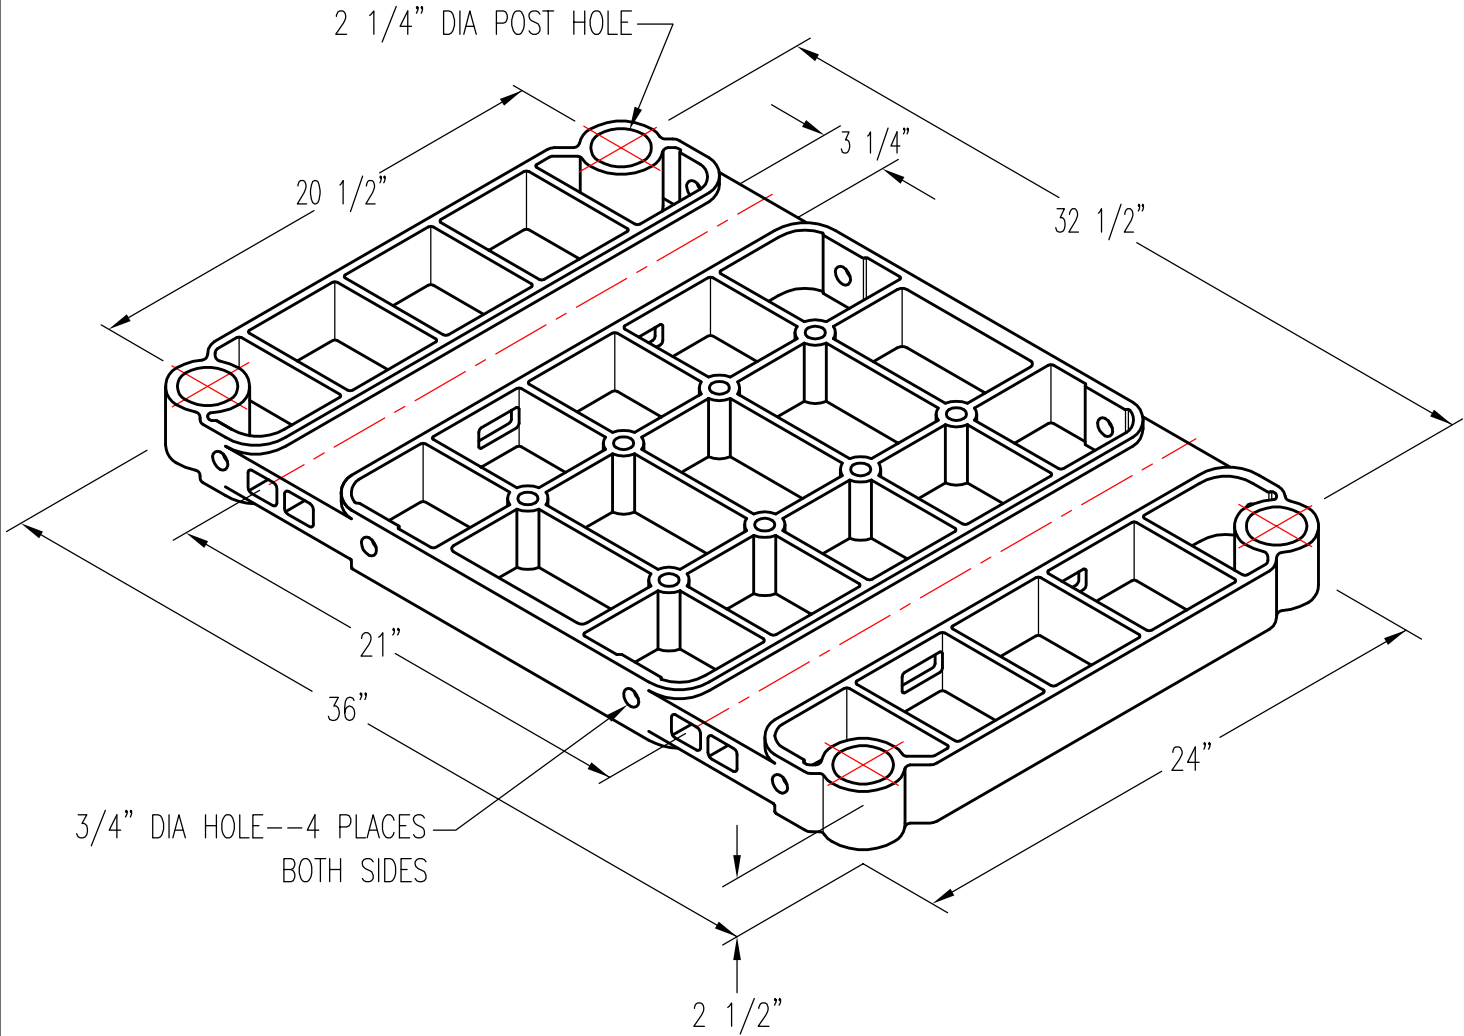

REVERSIBLE BASE TRAY, 24" X 36" RECESSED RAIL

PATTERN NUMBER: CC-2077-C
DRAWING NUMBER: CA-3236-D

D052

WEIGHT: 140#