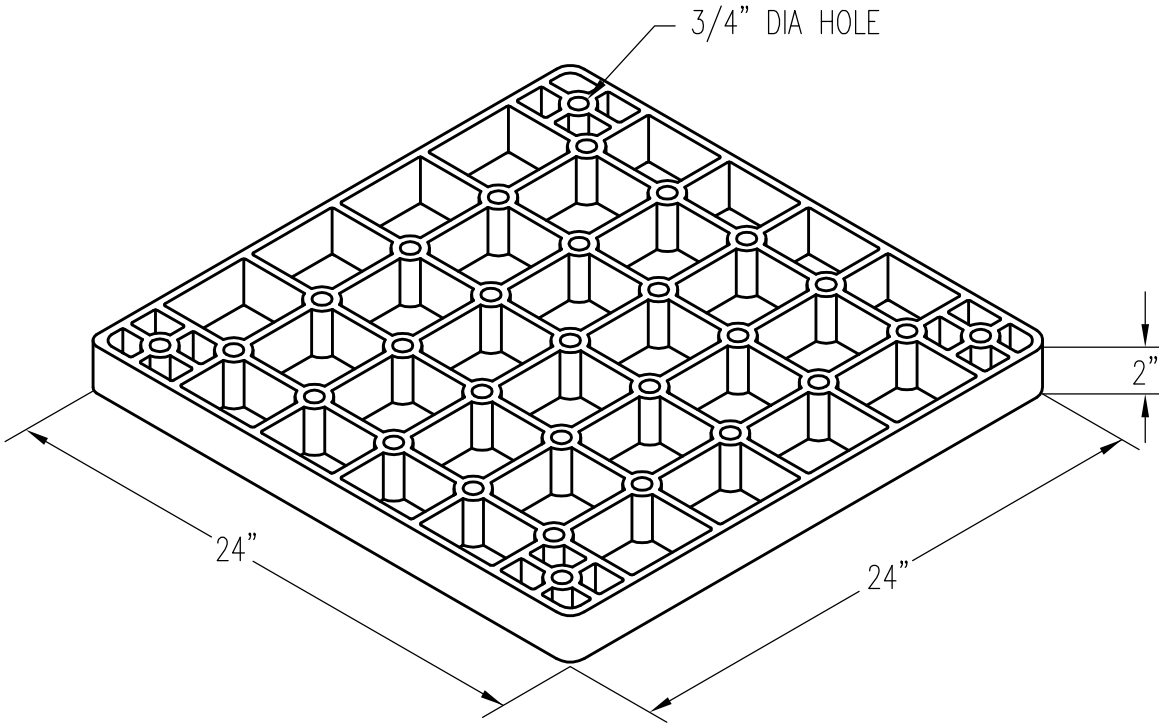

BASE TRAY, 24" X 24"

PATTERN NUMBER: CC-2079
DRAWING NUMBER: CA-3261-C

D053

WEIGHT: 81.5#