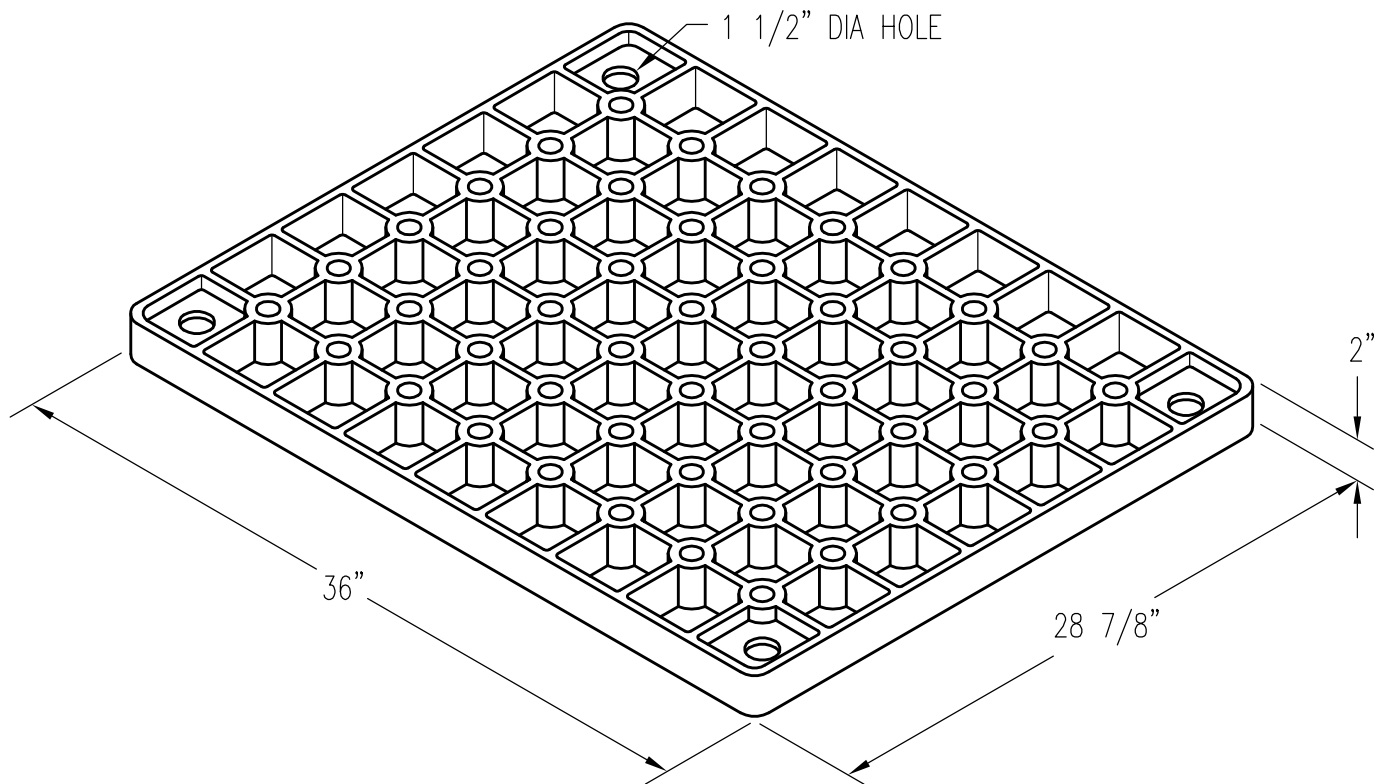

28 7/8" X 36" X 2" TRAY

PATTERN NUMBER: CC-2081
DRAWING NUMBER: CA-3485-D

D1-13

WEIGHT: 167#