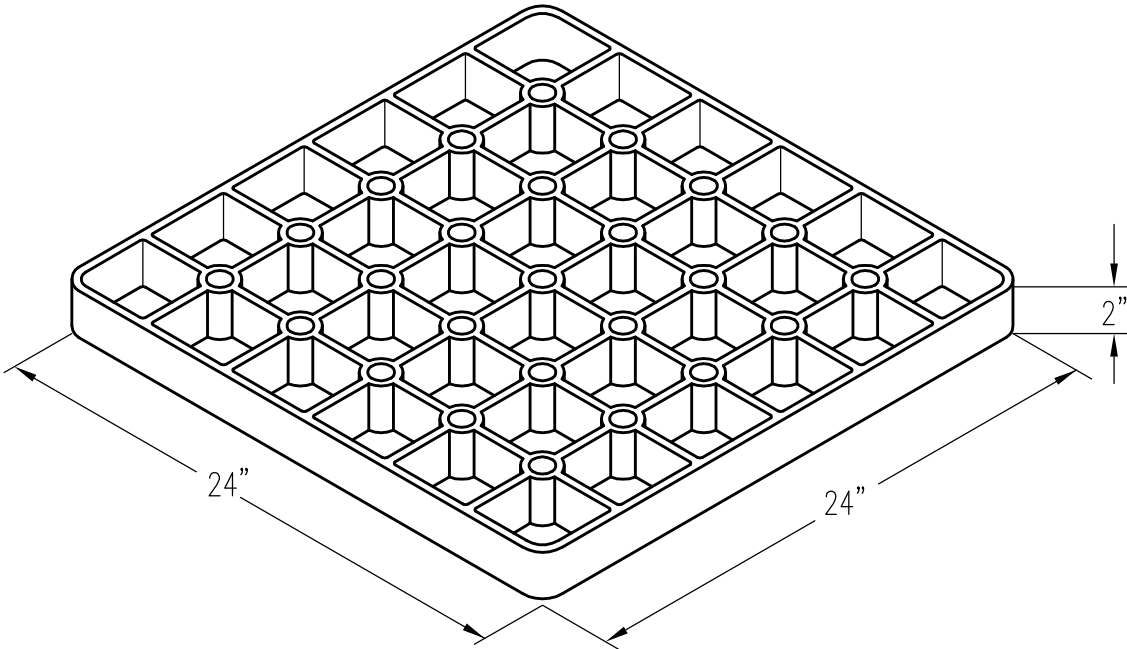

# BASE TRAY, 24" X 24"

PATTERN NUMBER: CC-2082  
DRAWING NUMBER: CA-3502-D

D055

WEIGHT: 71#