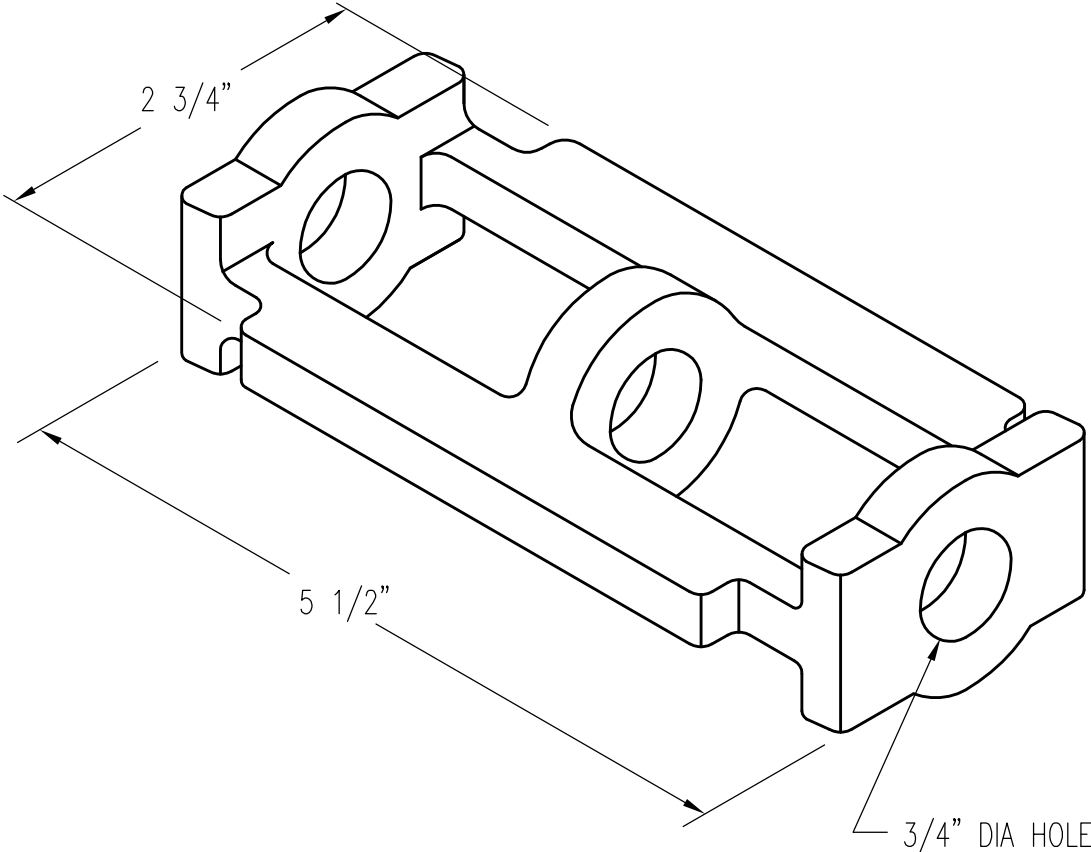

SPACER 5 1/2" LG.

PATTERN NUMBER: CC-2083-B
DRAWING NUMBER: CA-3541-B

D1-15

WEIGHT: 1 1/4#