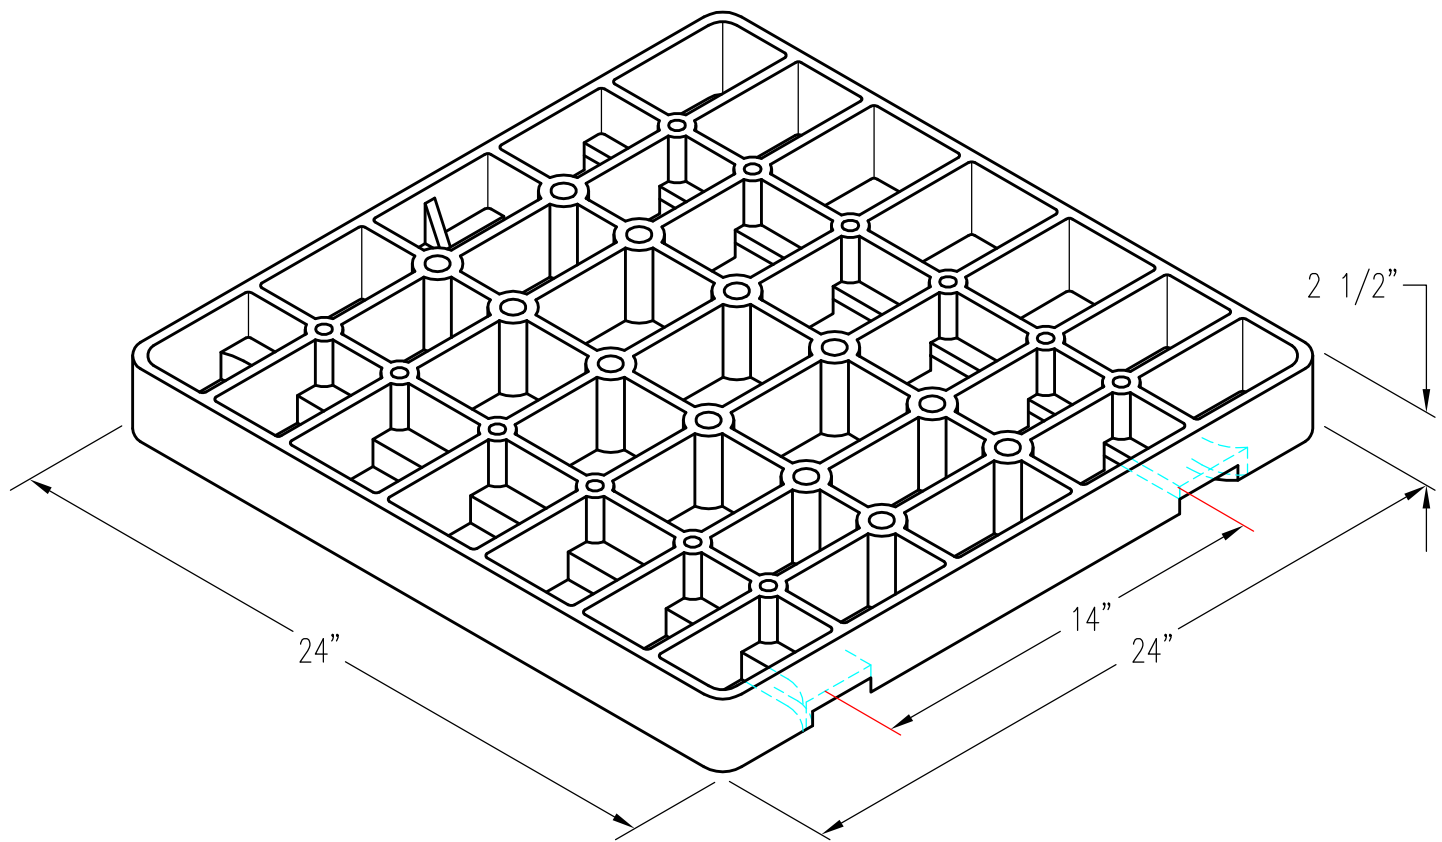

24" X 24" X 2 1/2" TRAY

PATTERN NUMBER: CC-2086
DRAWING NUMBER: CA-3663-D

D122

WEIGHT: 92 1/2#