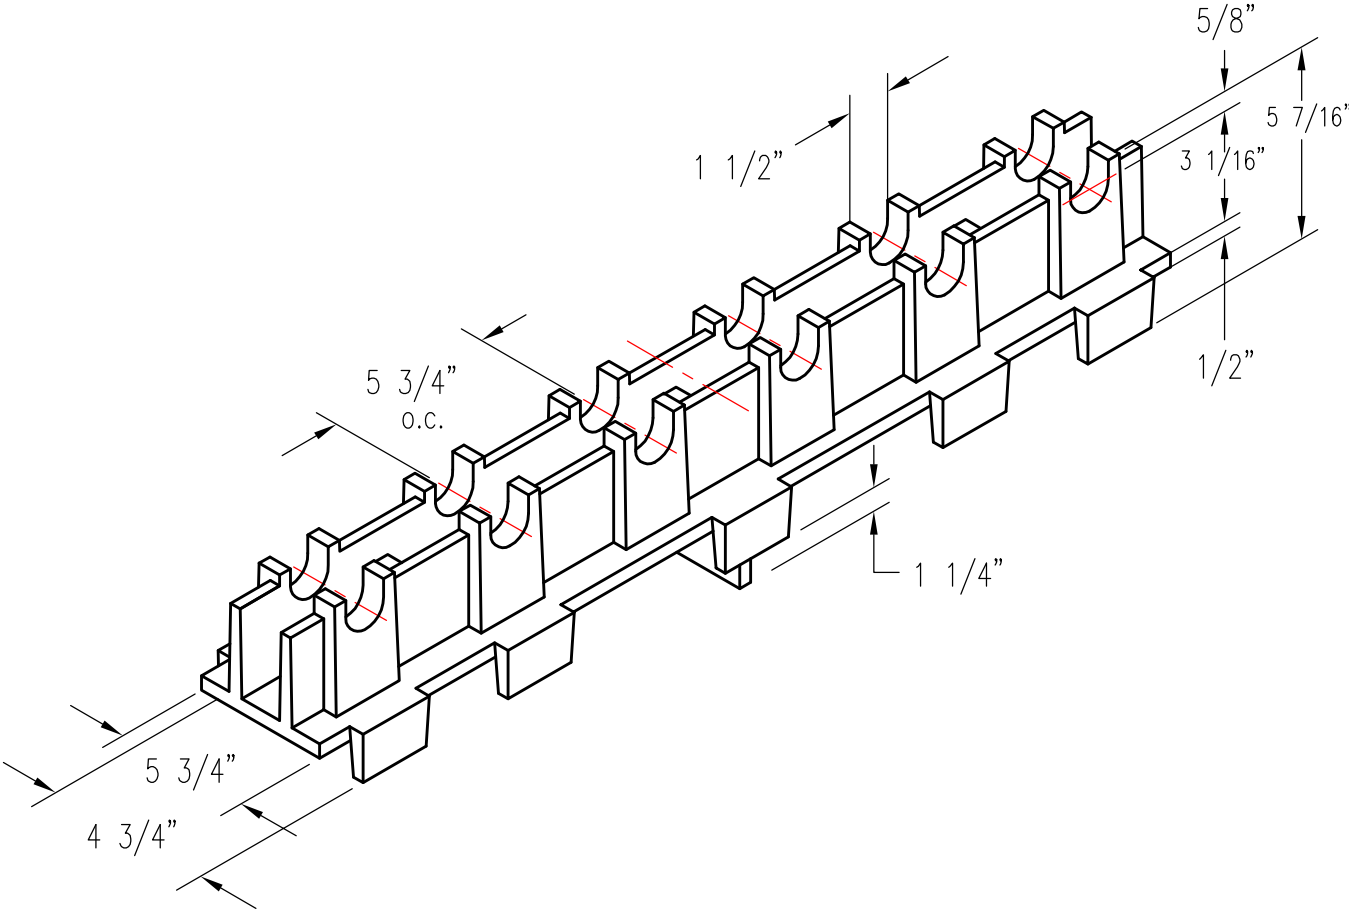

# ROLLER RAIL

PATTERN NUMBER: CC-3000  
DRAWING NUMBER: CA-2048-C

F034

WEIGHT: 66#