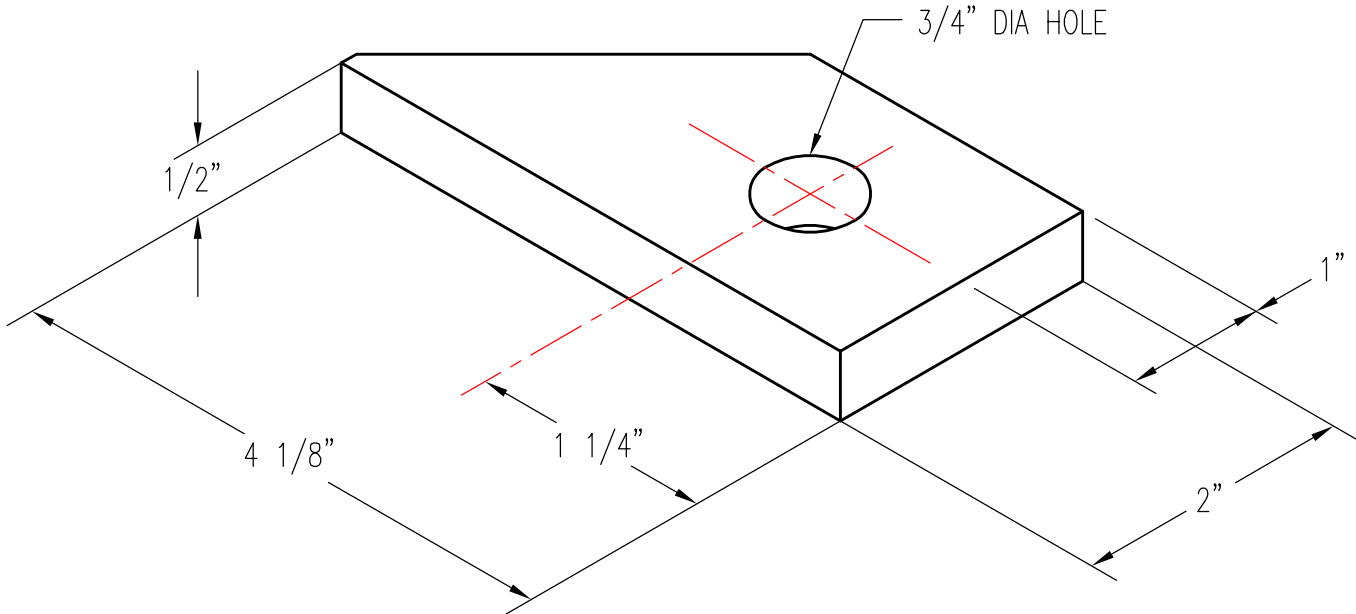

EAR FOR ROLLER RAILS

PATTERN NUMBER: CC-3003-B (FABRICATION)
DRAWING NUMBER: CA-3855-A

F038

WEIGHT: 0.8#