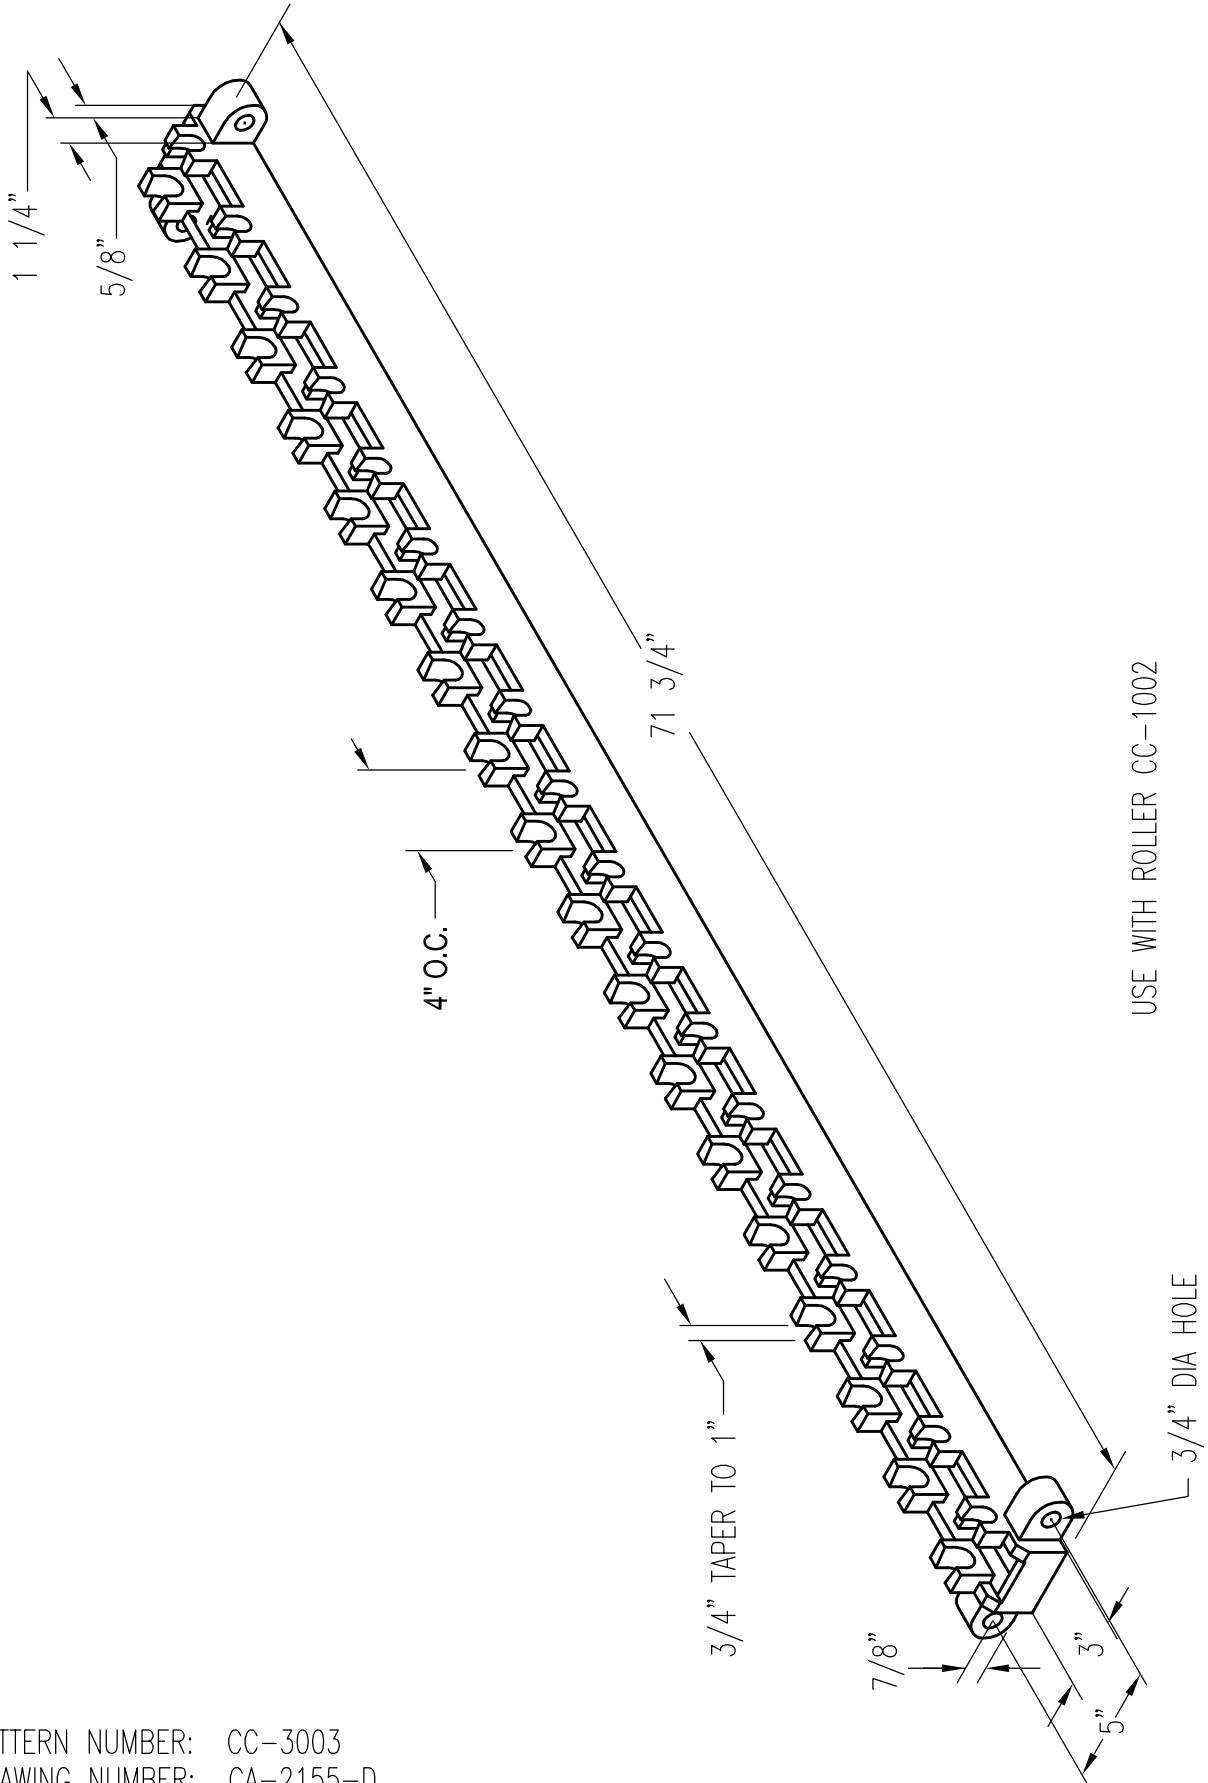

ROLLER RAIL

PATTERN NUMBER: CC-3003
DRAWING NUMBER: CA-2155-D

F033

WEIGHT: 58#