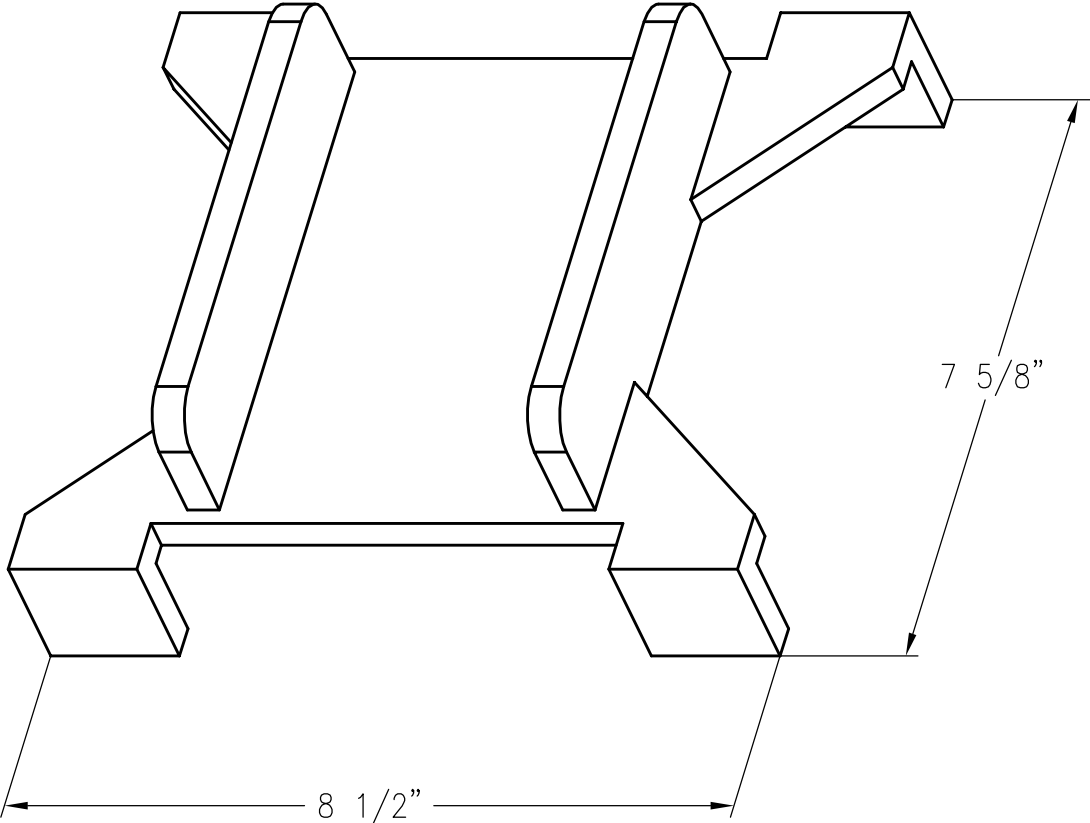

# PIER CAP

PATTERN NUMBER: CC-3006  
DRAWING NUMBER: 10915

F002

WEIGHT: 7#