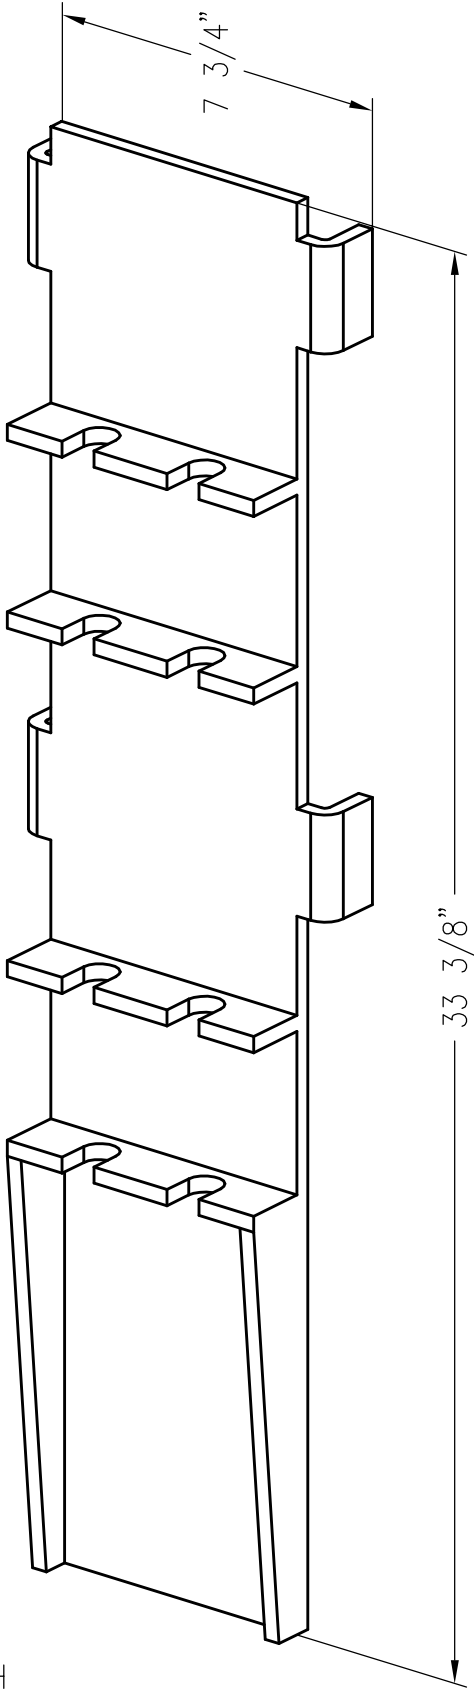

# RAIL SPACER, LEFT HAND

PATTERN NUMBER: CC-3008 LH  
DRAWING NUMBER: 31691

F004

WEIGHT: 31.25#